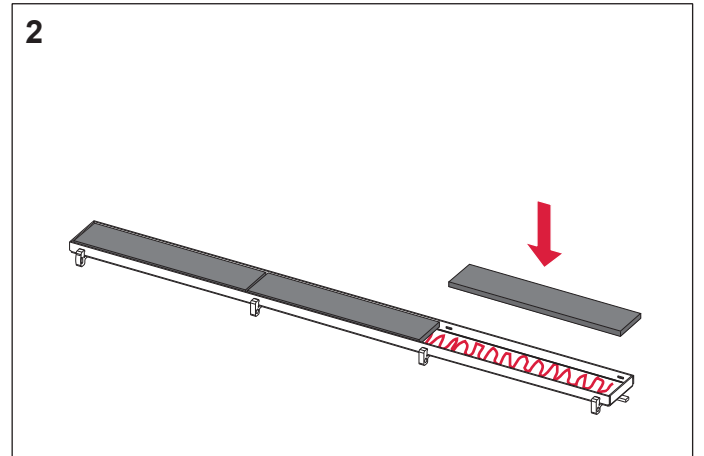

TECEdrainline – “plate”

AT430 006 00 d