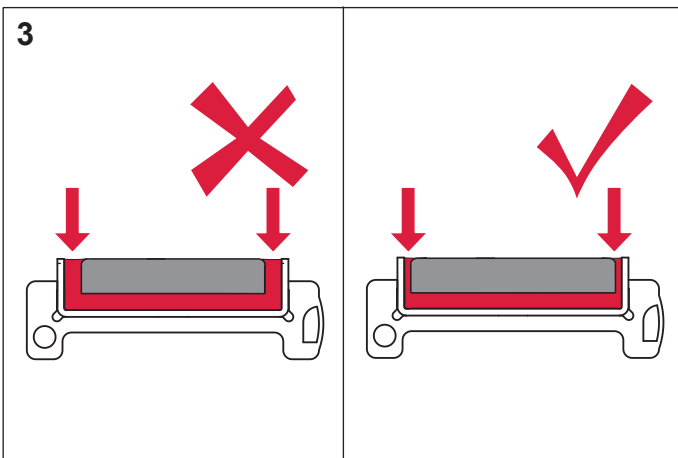

TECEdrainline – “plate”

AT430 006 00 d