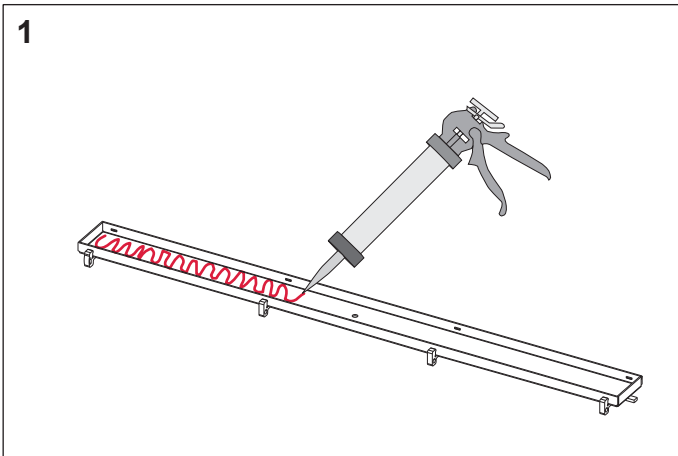

TECEdrainline – “plate”

AT430 006 00 d