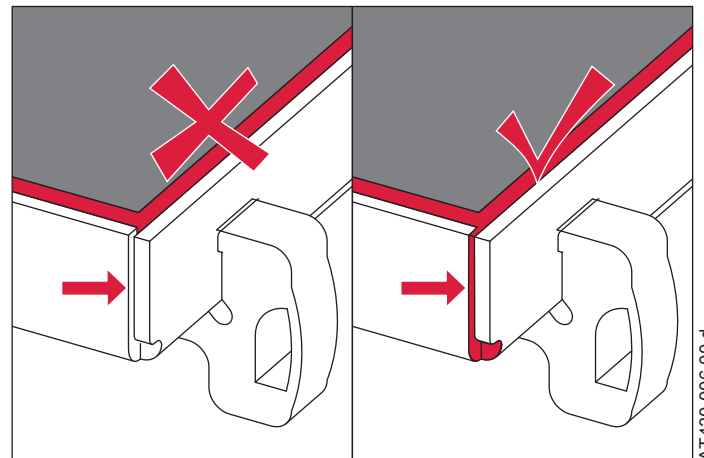

TECEdrainline – “plate”

AT430 006 00 d