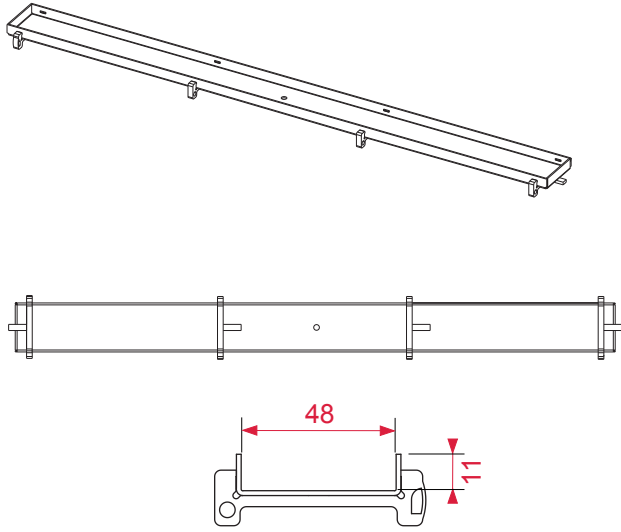

TECEdrainline – “plate”

AT430 006 00 d