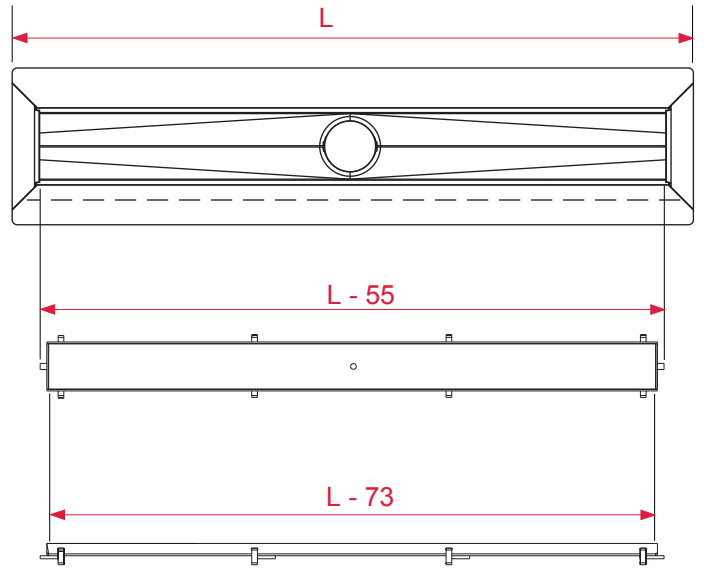

TECEdrainline – “plate”

AT430 006 00 d