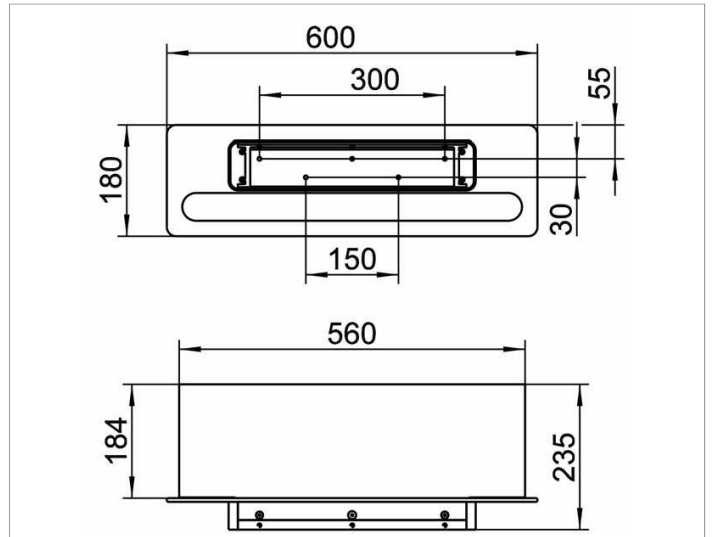

Edition 400
11575170030 Towel rack

PRODUCT

DRAWING

PRODUCT ATTRIBUTES

with panel made of ESG glass and
shelf aluminium silver anodized (E6 EV1)

SURFACE

aluminium silver anodized (E6 EV1)/glass white transparent