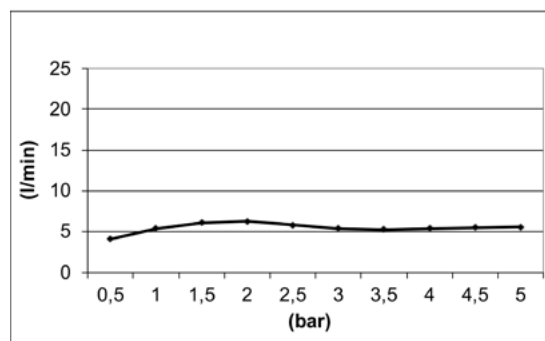

Product Type: **Velvet Hand Shower**
Product Code: **E082114**
Product Name: **Velvet 100**

Description: Doccia 100mm
Head Shower 100mm

Dimensions: ø100 mm
Material: ABS

Note: *connessione G1/2" - NPT*
Notes: *connection G1/2" - NPT*

Functions: 1 Way Velvet Rain

Finishes:

		Matt Colours		PVD Polished		PVD Brushed			
Chrome CR	Nickel Brushed NB								
		Matt Black MB	Matt White WM	Gold GO	DeepBlack DB	High Brass HB	Copper CO	Gun Metal GM	Absolute Black AB

DIMENSIONS

FLOWRATE