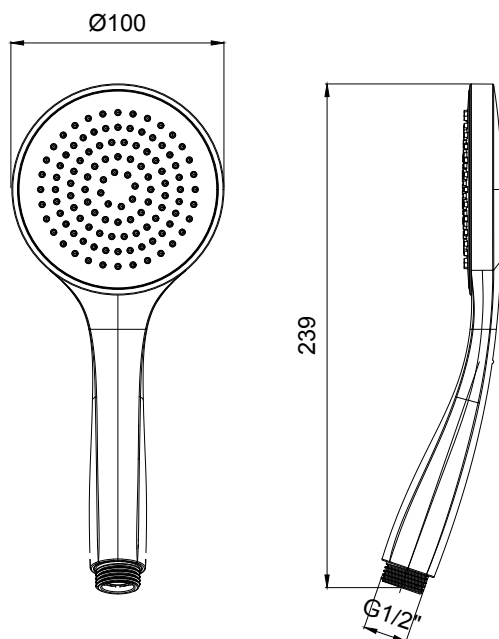

DIMENSIONS