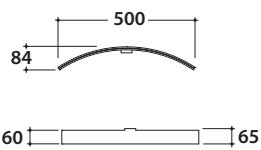

OPI LED-LIGHT FOR MIRROR OP004MAR

GLOBO

Cod. **OP004MAR**

LED-light for mirror OP003MAR OP002MAR and OP001MAR free installation, also double installation possible. Weight 1,3 Kg.