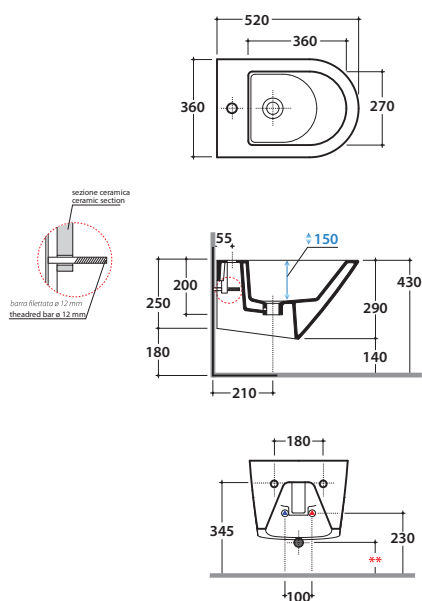

# GLOBO

Ceramic antibacterial effect  
BATAFORM®

Glazed product with  
CERASLIDE®

Bagno di Colore

Cod. **FOS10BI**

Wall-hung bidet 52.36 h29 cm. Fixing kit included. Weight 17 Kg

\*\* For installation with:  
Siphon "S"-140 mm  
Siphon SF052- 120 mm

Cod. **FI012BI**

Push open valve drain with ceramic top for bidet. Weight 0,5 Kg

Cod. **FI012CR**

Push open chromed valve drain for bidet. Weight 0,5 Kg

Cod. **PU001**

Acoustic and crash protection.

Cod. **F1002**

Staffa di fissaggio a "L". Peso 2,5 Kg