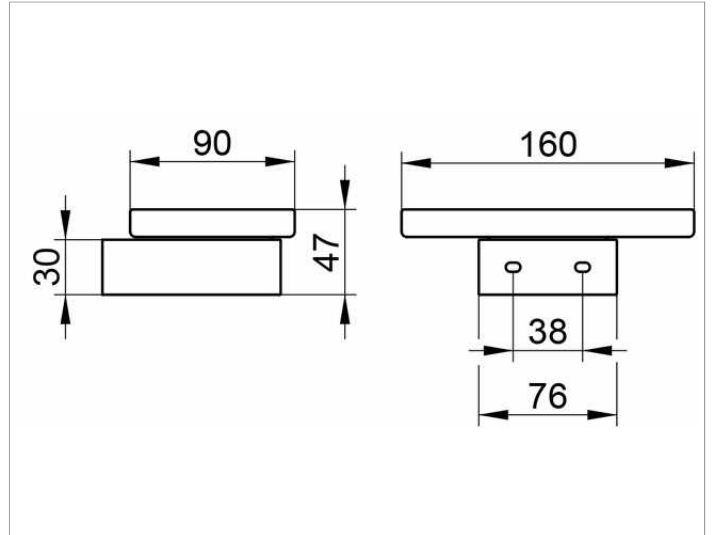

Edition 300

30055019000 Soap holder

PRODUCT

DRAWING

PRODUCT ATTRIBUTES

complete with crystal soap dish matt

SURFACE

chrome-plated

SPECIFICATIONS

KEUCO EDITION 300 soap holder 30055019000

chrome-plated soap holder in an aesthetic and classic design

complete with a removable crystal soap dish, easy to clean,

width 160 mm, height 47 mm, projection 98 mm

The soap holder is fitted with 2 hidden fixing points

2 wall plugs, Fischer FU 6 x 45 mm and 2 wall screws are supplied