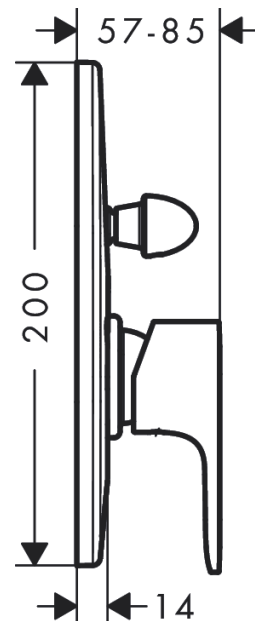

Rebris E
Single lever bath mixer for concealed installation
 Surfaces: **Chrome** Article Number: **72459000**

Description

product features

- 2 functions
- maximum flow rate at 3 bar: 30,7 l/min
- flow rate for bath spout at 3 bar: 30,7 l/min
- flow rate of hand shower at 3 bar: 27,4 l/min
- diverter with automatic resetting
- connection type: basic set
- min. operating pressure: 1 bar
- max. operating pressure: 10 bar

Design awards

DESIGN
AWARD
2022

reddot winner 2022

Product image

Scale drawing

Flowchart