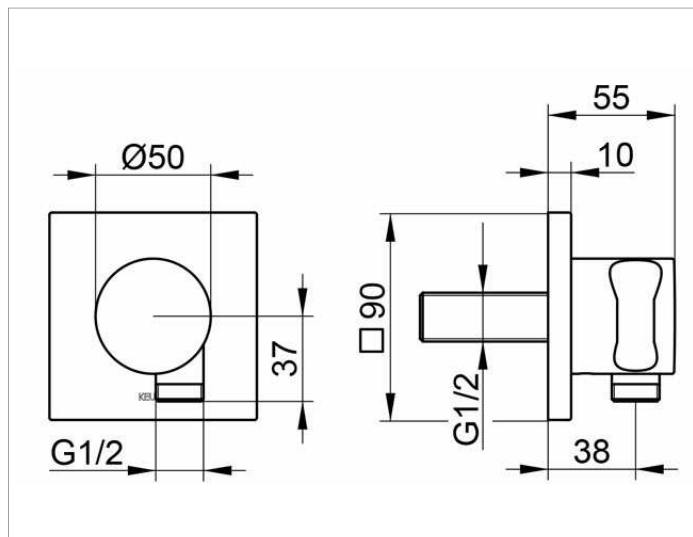

ЧЕРТЕЖ

спецификации

KEUCO IXMO wall outlet for shower hose
with hand shower bracket DN 15, 59592010002
chrome-plated wall outlet for shower hose
with hand shower bracket, with square rosette
and integrated shower bracket for shower hoses
with fitted conical end brackets,
e.g KEUCO shower hose 54995...,
with backflow preventer, freely positionable,
rosette 90 x 90 mm, 10 mm thick,
hose connection G1/2 inch, total depth 55 mm