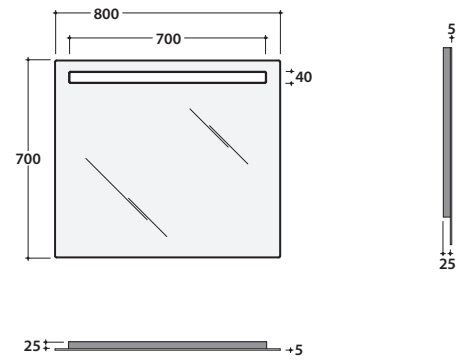

MIRROR FRAME 80 BPS080

GLOBO

Cod. **BPS080**

Polished edge led backlight mirror 80.70 cm with touch-switch and stainless steel frame. Energy efficiency class A+. Weight 8,9 Kg