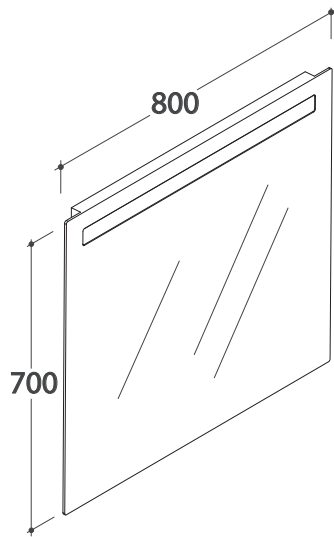

MIRROR FRAME 80 BPS080

GLOBO

Cod. **BPS080**

Polished edge led backlight mirror 80.70 cm with touch-switch and stainless steel frame. Energy efficiency class A+. Weight 8,9 Kg