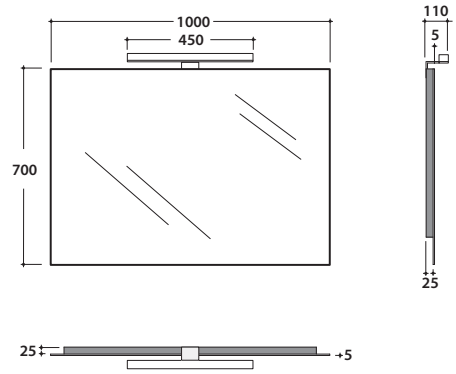

MIRROR FRAME 100 BPL100

GLOBO

Cod. **BPL100**

Polished edge mirror 100.70 cm with led lamp (adjustable as needed). No switch. Energy efficiency class A+. Weight 10,5 Kg