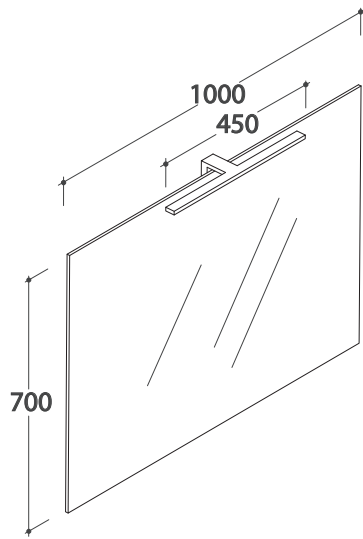

MIRROR FRAME 100 BPL100

GLOBO

Cod. **BPL100**

Polished edge mirror 100.70 cm with led lamp (adjustable as needed). No switch. Energy efficiency class A+. Weight 10,5 Kg