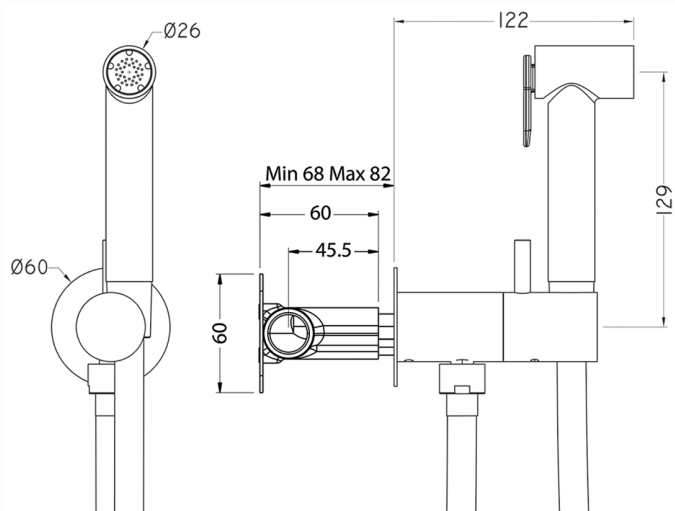

AVAILABLE FINISHINGS

- **21** 21 Chrome
- **24** 24 Gold
- **27** 27 Old Bronze
- **2F** 2F Brushed Nickel
- **2Q** 2Q Black Titanium
- **40** 40 Matt Black
- **4Q** 4Q Matt White
- **5H** 5H Dark Brass Brushed