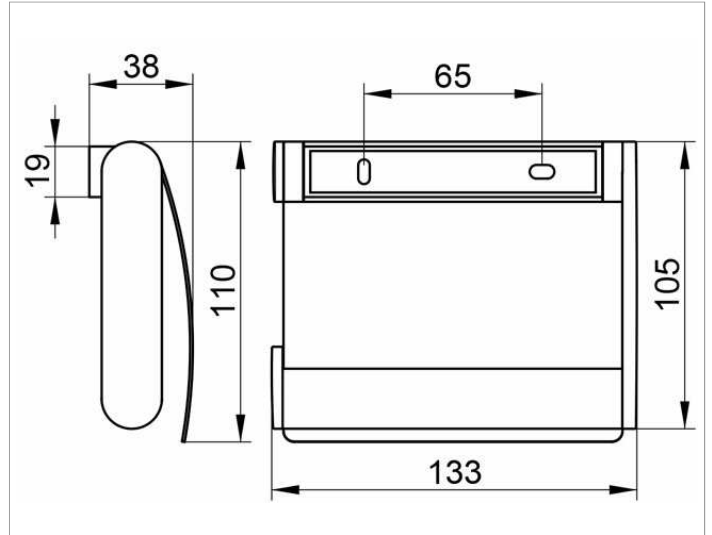

Plan
14960010000 Toilet paper holder

PRODUCT

DRAWING

PRODUCT ATTRIBUTES

with lid
for 100/120 mm wide paper rolls

SURFACE

chrome-plated

SPECIFICATIONS

KEUCO PLAN toilet paper holder 14960010000
chrome-plated toilet paper holder in a stylish yet functional design
with a beautiful curved lid
suitable for 100/120 mm wide toilet rolls
width 133 mm, height 110 mm, projection 38 mm
The toilet paper holder is fitted with 2 hidden fixing points
incl. corrosion-free mounting material