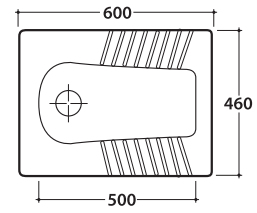

# GLOBO

Cod. **VA069BI**

Squatting closet. Floor level installation. Weight 15 Kg

Cod. **VA091**

Clamp seals for squat toilet. Weight 0,05 Kg