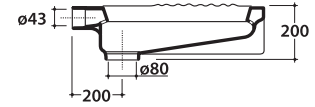

# GLOBO

Cod. **VA069BI**

Squatting closet. Floor level installation. Weight 15 Kg

Cod. **VA091**

Clamp seals for squat toilet. Weight 0,05 Kg