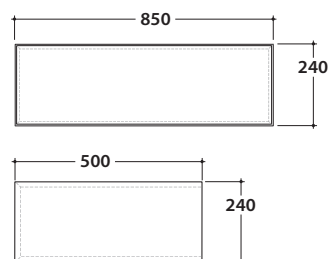

# GLOBO

Cod. **OP033SAR**

Finish **S** Steel matt black

Floorstanding structure in black matt steel 80x47 h78 cm. Weight 24 Kg.

\* For taps mounted on counter top

# OPI STRIPE+ BASE CONTAINER OP035SXX

Cod. **OP035SXX**

Finish **BdC** bagno di colore

Base container push & pull 85x50 cm. Weight 31 Kg.

Required space with open drawer: 83 cm

Configuration internal containers for base OP035SXX

# OPI STRIPE+ TRAY IN SMOKED GLASS OP034SFU

Cod. **OP034SFU**

Tray in smoked glass 85x50 h0,6 cm. Weight 12,5 Kg.