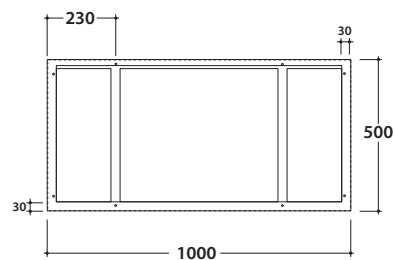

# GLOBO

Cod. **OP033SAR**

Finish **S** Steel matt black

Floorstanding structure in black matt steel 80x47 h78 cm. Weight 24 Kg.

\* For taps mounted on counter top

# OPI STRIPE+ BASE CONTAINER OP035SXX

Cod. **OP035SXX**

Finish **BdC** bagno di colore

Base container push & pull 85x50 cm. Weight 31 Kg.

Required space with open drawer: 83 cm

Configuration internal containers for base OP035SXX

# OPI STRIPE+ TRAY IN SMOKED GLASS OP034SFU

Cod. **OP034SFU**

Tray in smoked glass 85x50 h0,6 cm. Weight 12,5 Kg.