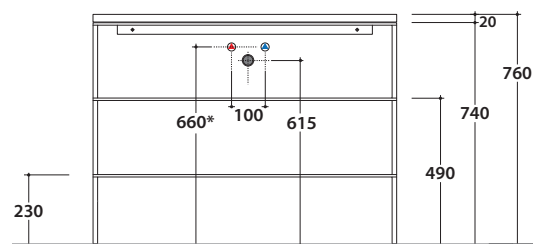

# GLOBO

Cod. **OP033SAR**

Finish **S** Steel matt black

Floorstanding structure in black matt steel 80x47 h78 cm. Weight 24 Kg.

\* For taps mounted on counter top

# OPI STRIPE+ BASE CONTAINER OP035SXX

Cod. **OP035SXX**

Finish **BdC** bagno di colore

Base container push & pull 85x50 cm. Weight 31 Kg.

Required space with open drawer: 83 cm

Configuration internal containers for base OP035SXX

# OPI STRIPE+ TRAY IN SMOKED GLASS OP034SFU

Cod. **OP034SFU**

Tray in smoked glass 85x50 h0,6 cm. Weight 12,5 Kg.