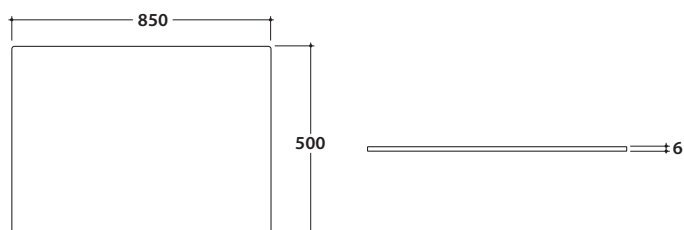

# OPI STRIPE+ BASE CONTAINER OP035SXX

Cod. **OP035SXX**

Finish **BdC** bagno di colore

Base container push & pull 85x50 cm. Weight 31 Kg.

Required space with open drawer: 83 cm

Configuration internal containers for base OP035SXX

# OPI STRIPE+ TRAY IN SMOKED GLASS OP034SFU

Cod. **OP034SFU**

Tray in smoked glass 85x50 h0,6 cm. Weight 12,5 Kg.