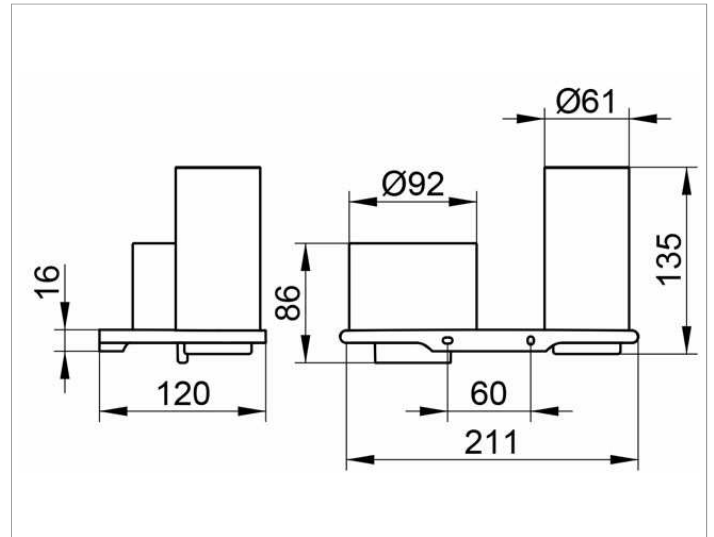

Edition 400

11553YY9000 Double holder glass/lotiondispenser

PRODUCT

DRAWING

PRODUCT ATTRIBUTES

complete, comes with:

1 x crystal glass

1 x lotiondispenser

complete with matt crystal glass and pump for liquid soap

Capacity: approx. 150 ml

Dosage: approx. 0,5 ml/stroke

SURFACE

03, 05, 13