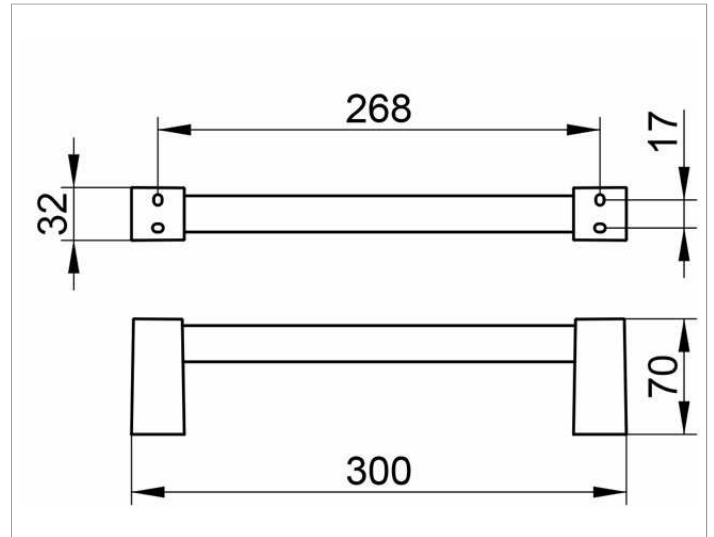

Smart.2
14707010000 Grab bar

PRODUCT

DRAWING

SURFACE

chrome-plated

DIMENSION

300 mm