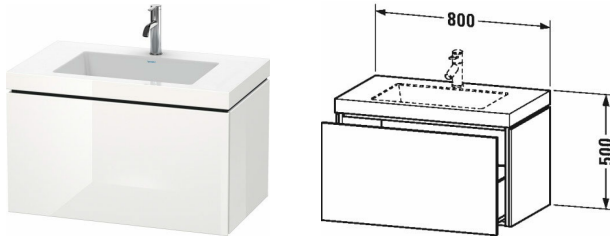

**L-Cube Furniture washbasin c-bonded with vanity wall mounted**  
**# LC6917 N/O/T**

| < 800 mm > |

Furniture washbasin c-bonded with vanity wall mounted	Dimension	Weight	Order number
1 pull-out compartment, without overflow, with tap platform, ceramic covered slotted waste included, space saving siphon included			
<b>Colors</b>			
M03 Jade High Gloss Lacquer M07 Concrete Grey Matt Decor M09 Light Blue Matt Decor M10 Apricot Pearl High Gloss Lacquer M11 Cashmere Oak M12 Brushed Oak Real wood veneer M13 American Walnut Real wood veneer M14 Terra Decor M18 White Matt Decor M20 Apricot Pearl Satin Matt Lacquer M21 Walnut Dark Decor M22 White High Gloss Decor M27 White Lilac High Gloss Lacquer M31 Pine Silver Decor M38 Dolomiti Grey High Gloss Lacquer M40 Black High Gloss Lacquer M43 Basalt Matt Decor M47 Stone Blue High Gloss Lacquer M49 Graphite Matt Decor M51 Pine Terra Decor M52 European Oak Decor M53 Chestnut Dark Decor M61 Olive Brown High Gloss Lacquer M69 Brushed Walnut Real wood veneer M71 Mediterranean Oak Real wood veneer M72 Brushed Dark Oak Real wood veneer M73 Ticino Cherry Tree Decor M75 Linen Decor M79 Natural Walnut Decor M85 White High Gloss Lacquer M86 Cappuccino High Gloss Lacquer M87 White Lilac Satin Matt Lacquer M89 Flannel Grey High Gloss Lacquer M90 Flannel Grey Satin Matt Lacquer M91 Taupe Matt Decor			
<b>Variant</b>			
furniture washbasin Vero Air included	800 x 480 mm		LC6917 N/O/T
<b>Infobox</b>			
This product is only available in the combination with the ceramic series Vero Air and the furniture series L-Cube, The vanity unit is permanently bonded to the washbasin and delivered together as one unit, Washbasin not available in WonderGliss, Ceramic is attached to the wall via a separate enclosed mounting rail, hanger bolts for the mounting rail are not included in the delivery, follow mounting instructions, Interior modules can not be retrofitted and are factory installed., Please specify when ordering:., - interior system yes / no, - walnut 77 or maple 78			
<b>Accessory</b>			
Additional modules Interior system in maple or walnut solid wood, for cabinet widths 800 mm	800 mm		UV9925