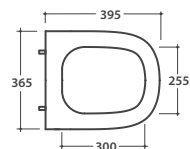

Cod. **VA132**

Flow reductor.

Cod. **PU001**

Acoustic and crash protection.

Cod. **FI002**

Fixing brackets for W/H sanitary. Weight
2,5 Kg