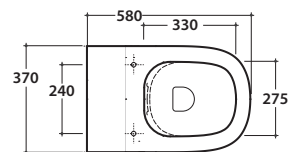

STOCKHOLM WALL-HUNG WC NO RIM LAS04BI

CE EN 997:2015

GLOBO

Ceramic antibacterial effect
BATAFORM®

SENZABRIDA®

Glazed product with
CERASLIDE®

Drain 4/2,6 lt

Cod. **LAS04BI**

Wall-hung Wc No Rim 58.37 h35 cm. Drain 4 / 2,6 Lt. Fixing kit included. Weight 20 Kg

Seat-cover with hinge system
to quick release

Cod. **LAR20BI**

Removable duroplast seat-cover with soft-closing system. Weight 3,5 Kg

Cod. **VA132**

Flow reductor.

Cod. **PU001**

Acoustic and crash protection.

Cod. **FI002**

Fixing brackets for W/H sanitary. Weight
2,5 Kg