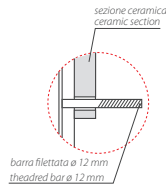

STOCKHOLM WALL-HUNG WC NO RIM LAS04BI

CE EN 997:2015

GLOBO

Ceramic antibacterial effect
BATAFORM®

SENZABRIDA®

Glazed product with
CERASLIDE®

Drain 4/2,6 lt

Cod. **LAS04BI**

Wall-hung Wc No Rim 58.37 h35 cm. Drain 4 / 2,6 Lt. Fixing kit included. Weight 20 Kg

Seat-cover with hinge system
to quick release

Cod. **LAR20BI**

Removable duroplast seat-cover with soft-closing system. Weight 3,5 Kg

Cod. **VA132**

Flow reductor.

Cod. **PU001**

Acoustic and crash protection.

Cod. **FI002**

Fixing brackets for W/H sanitary. Weight
2,5 Kg