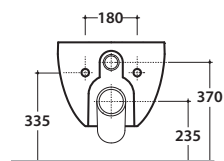

Ceramic antibacterial effect
BATAFORM®

SENZABRIDA®

Glazed product with
CERASLIDE®

Drain 4/2,6 lt

Cod. **LAS04BI**

Wall-hung Wc No Rim 58.37 h35 cm. Drain 4 / 2,6 Lt. Fixing kit included. Weight 20 Kg

Seat-cover with hinge system
to quick release

Cod. **LAR20BI**

Removable duroplast seat-cover with soft-closing system. Weight 3,5 Kg