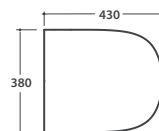

STOCKHOLM WALL-HUNG WC NO RIM LAS04BI

CE EN 997:2015

GLOBO

Ceramic antibacterial effect
BATAFORM®

SENZABRIDA®

Glazed product with
CERASLIDE®

Drain 4/2,6 lt

Cod. **LAS04BI**

Wall-hung Wc No Rim 58.37 h35 cm. Drain 4 / 2,6 Lt. Fixing kit included. Weight 20 Kg

Seat-cover with hinge system
to quick release

Cod. **LAR20BI**

Removable duroplast seat-cover with soft-closing system. Weight 3,5 Kg

Cod. **VA132**

Flow reductor.

Cod. **PU001**

Acoustic and crash protection.

Cod. **FI002**

Fixing brackets for W/H sanitary. Weight
2,5 Kg