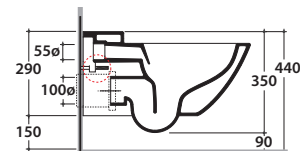

STOCKHOLM WALL-HUNG WC NO RIM LAS04BI

CE EN 997:2015

GLOBO

Ceramic antibacterial effect
BATAFORM®

SENZABRIDA®

Glazed product with
CERASLIDE®

Drain 4/2,6 lt

Cod. **LAS04BI**

Wall-hung Wc No Rim 58.37 h35 cm. Drain 4 / 2,6 Lt. Fixing kit included. Weight 20 Kg

Seat-cover with hinge system
to quick release

Cod. **LAR20BI**

Removable duroplast seat-cover with soft-closing system. Weight 3,5 Kg

Cod. **VA132**

Flow reductor.

Cod. **PU001**

Acoustic and crash protection.

Cod. **FI002**

Fixing brackets for W/H sanitary. Weight
2,5 Kg