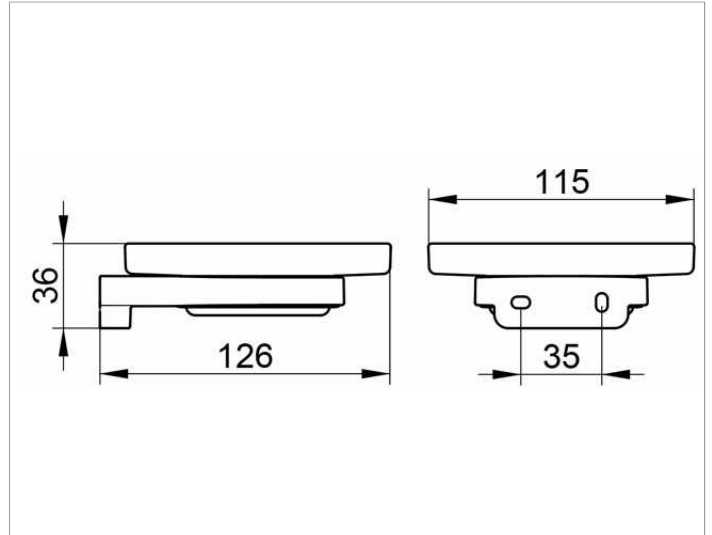

Collection Moll
12755019000 Soap holder

PRODUCT

PRODUCT ATTRIBUTES

with detachable crystal soap dish

SURFACE

chrome-plated

DRAWING

SPECIFICATIONS

KEUCO COLLECTION MOLL soap holder 12755019000
Chrome-plated soap holder in an esthetic design, holder with slightly rounded edges
Complete with a removable crystal soap dish, (diameter 115 mm),
Easy to clean,
Width 115 mm, height 36 mm, projection 126 mm
The soap holder is fitted with 2 hidden fixing points incl. corrosion-free mounting material