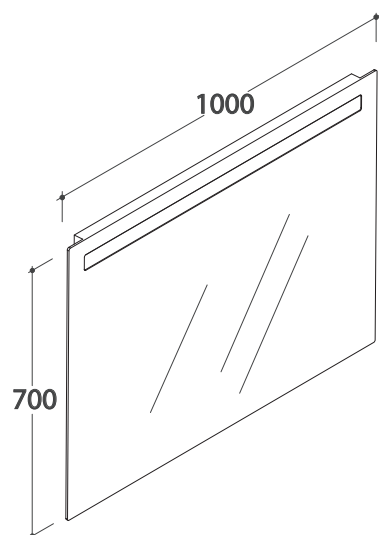

MIRROR FRAME 100 BPS100

GLOBO

Cod. **BPS100**

Polished edge led backlight mirror 100.70 cm with touch-switch and stainless steel frame. Energy efficiency class A+. Weight 10,5 Kg