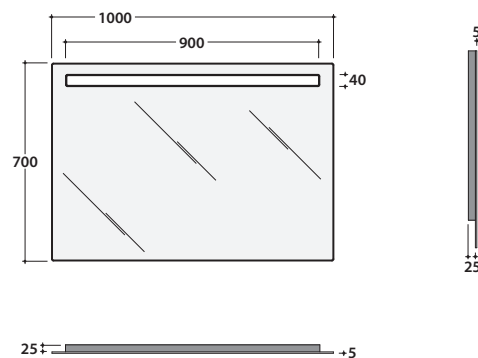

MIRROR FRAME 100 BPS100

GLOBO

Cod. **BPS100**

Polished edge led backlight mirror 100.70 cm with touch-switch and stainless steel frame. Energy efficiency class A+. Weight 10,5 Kg