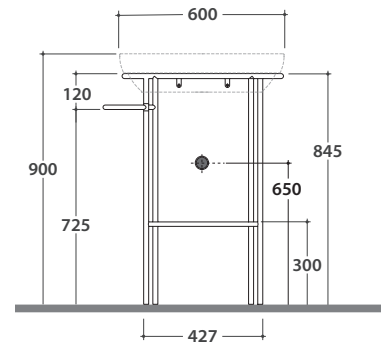

OPI RING FLOORSTANDING STRUCTURE

OP001RAR

GLOBO

Cod. **OP001RAR**
Matt black

Floorstanding structure in black matt steel 65x42 h84,5 for recessed washbasin B6O61 with towel rail right or left. Weight 8 Kg.

OPI RING UPPER TRAY FOR STRUCTURE

OP002RAR

Cod. **OP002RAR**
Matt black

Upper tray for structure OP001RAR 20x30 h0,3 cm right or left. Weight 1 Kg.