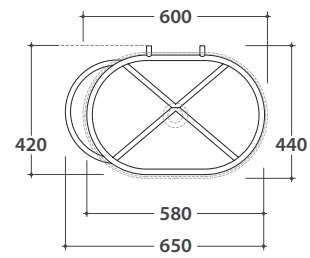

OPI RING FLOORSTANDING STRUCTURE

OP001RAR

GLOBO

Cod. **OP001RAR**
Matt black

Floorstanding structure in black matt steel 65x42 h84,5 for recessed washbasin B6O61 with towel rail right or left. Weight 8 Kg.

OPI RING UPPER TRAY FOR STRUCTURE

OP002RAR

Cod. **OP002RAR**
Matt black

Upper tray for structure OP001RAR 20x30 h0,3 cm right or left. Weight 1 Kg.