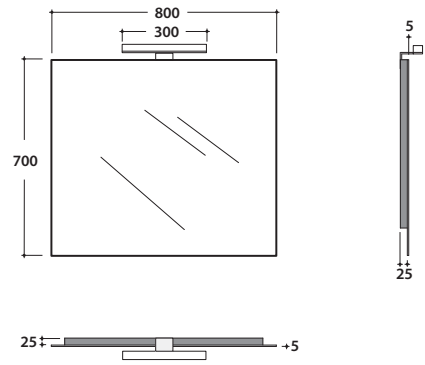

MIRROR FRAME 80 BPL080

GLOBO

Cod. **BPL080**

Polished edge mirror 80.70 cm with led lamp (adjustable as needed). No switch. Energy efficiency class A+. Weight 8,9 Kg