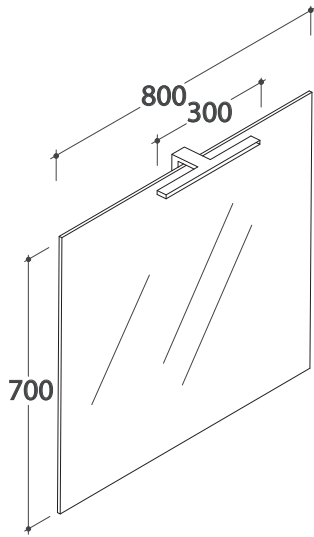

MIRROR FRAME 80 BPL080

GLOBO

Cod. **BPL080**

Polished edge mirror 80.70 cm with led lamp (adjustable as needed). No switch. Energy efficiency class A+. Weight 8,9 Kg