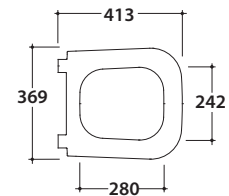

Cod. **VA132**

Flow reductor.

Cod. **PU001**

Acoustic and crash protection.

Cod. **FI002**

Fixing brackets for W/H sanitary. Weight
2,5 Kg