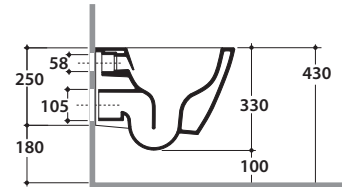

Seat-cover with hinge system
to quick release

Cod. **ST024BI**

Removable duroplast seat-cover with soft-closing system. Weight 3,5 Kg