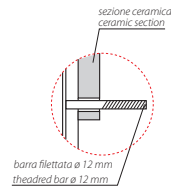

Seat-cover with hinge system
to quick release

Cod. **ST024BI**

Removable duroplast seat-cover with soft-closing system. Weight 3,5 Kg