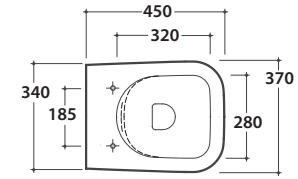

Seat-cover with hinge system
to quick release

Cod. **ST024BI**

Removable duroplast seat-cover with soft-closing system. Weight 3,5 Kg