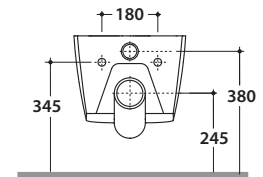

Seat-cover with hinge system
to quick release

Cod. **ST024BI**

Removable duroplast seat-cover with soft-closing system. Weight 3,5 Kg