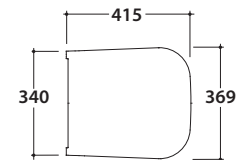

Cod. **VA132**

Flow reductor.

Cod. **PU001**

Acoustic and crash protection.

Cod. **FI002**

Fixing brackets for W/H sanitary. Weight
2,5 Kg