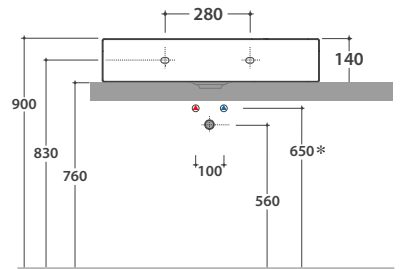

# GLOBO

Glazed product with CERASLIDE®

Ceramic antibacterial effect BATAFORM®

Cod. **IN071ABI**

Basin 71.51 h 14 cm. Wall-hung installation or furniture basins. Fixing kit included. Weight 24 Kg

\* For taps mounted on counter top

Cod. **POLCR**

Brass towel rail for wall hung washbasin

Cod. **FI012BI**

Push open valve drain with ceramic top for basins with overflow. Weight 0,5 Kg

Structure in metal 70.50 h 71 cm. Weight 10 Kg

**TL070BO**