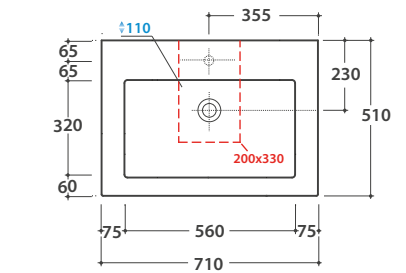

# GLOBO

Glazed product with CERASLIDE®

Ceramic antibacterial effect BATAFORM®

Cod. **IN071ABI**

Basin 71.51 h 14 cm. Wall-hung installation or furniture basins. Fixing kit included. Weight 24 Kg

\* For taps mounted on counter top

Cod. **POLCR**

Brass towel rail for wall hung washbasin

Cod. **FI012BI**

Push open valve drain with ceramic top for basins with overflow. Weight 0,5 Kg

Structure in metal 70.50 h 71 cm. Weight 10 Kg

**TL070BO**