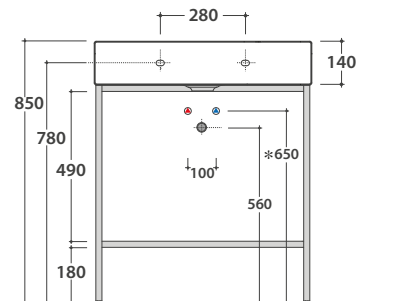

# GLOBO

Glazed product with CERASLIDE®

Ceramic antibacterial effect BATAFORM®

Cod. **IN071ABI**

Basin 71.51 h 14 cm. Wall-hung installation or furniture basins. Fixing kit included. Weight 24 Kg

\* For taps mounted on counter top

Cod. **POLCR**

Brass towel rail for wall hung washbasin

Cod. **FI012BI**

Push open valve drain with ceramic top for basins with overflow. Weight 0,5 Kg

Structure in metal 70.50 h 71 cm. Weight 10 Kg

**TL070BO**

Matt white

**TL070GO**

Matt grey

**TL070RU**

Rust

\* For taps mounted on counter top

Steel towel rail for wash basin structure

**POSBO**