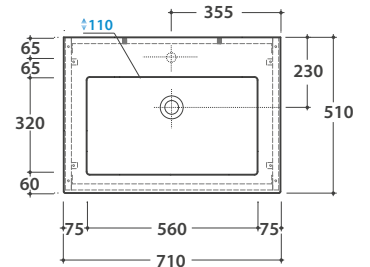

* For taps mounted on counter top

Steel towel rail for wash basin structure

POSBO

Matt white

POSGO

Matt grey

POSRU

Rust