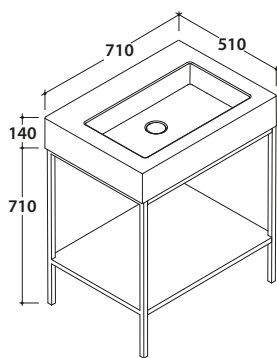

# GLOBO

Glazed product with CERASLIDE®

Ceramic antibacterial effect BATAFORM®

Cod. **IN071ABI**

Basin 71.51 h 14 cm. Wall-hung installation or furniture basins. Fixing kit included. Weight 24 Kg

\* For taps mounted on counter top

Cod. **POLCR**

Brass towel rail for wall hung washbasin

Cod. **FI012BI**

Push open valve drain with ceramic top for basins with overflow. Weight 0,5 Kg

Structure in metal 70.50 h 71 cm. Weight 10 Kg

**TL070BO**

Matt white

**TL070GO**

Matt grey

**TL070RU**

Rust

\* For taps mounted on counter top

Steel towel rail for wash basin structure

**POSBO**