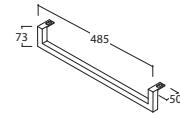

# GLOBO

Glazed product with CERASLIDE®

Ceramic antibacterial effect BATAFORM®

Cod. **IN071ABI**

Basin 71.51 h 14 cm. Wall-hung installation or furniture basins. Fixing kit included. Weight 24 Kg

\* For taps mounted on counter top

Cod. **POLCR**

Brass towel rail for wall hung washbasin

Cod. **FI012BI**

Push open valve drain with ceramic top for basins with overflow. Weight 0,5 Kg

Structure in metal 70.50 h 71 cm. Weight 10 Kg

**TL070BO**