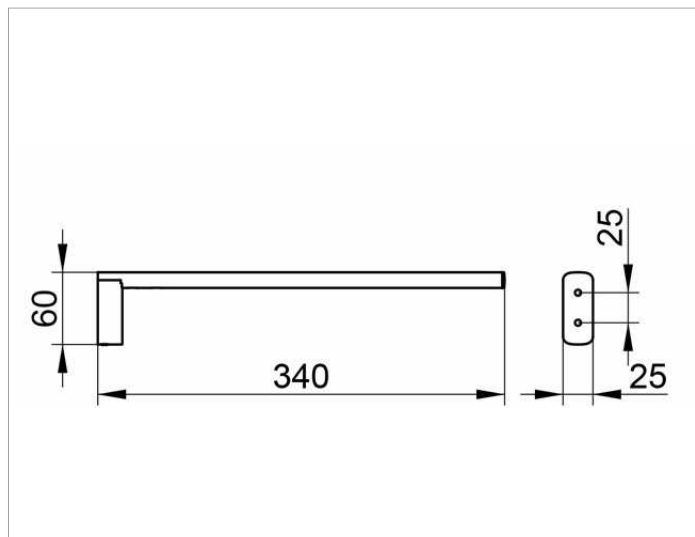

Edition 400
11522YY0000 Towel holder

PRODUCT

DRAWING

PRODUCT ATTRIBUTES

fixed

SURFACE

03, 05, 13

DIMENSION

340 mm