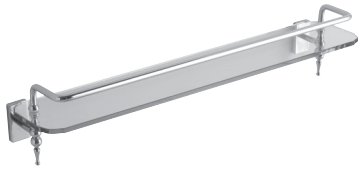

PAESTUM SHELF-HOLDER PAMC47

GLOBO

Cod. **PAMC47**

Shelf-holder with glass plane. Weight 1,6 Kg