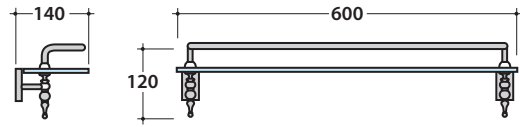

PAESTUM SHELF-HOLDER PAMC47

GLOBO

Cod. **PAMC47**

Shelf-holder with glass plane. Weight 1,6 Kg