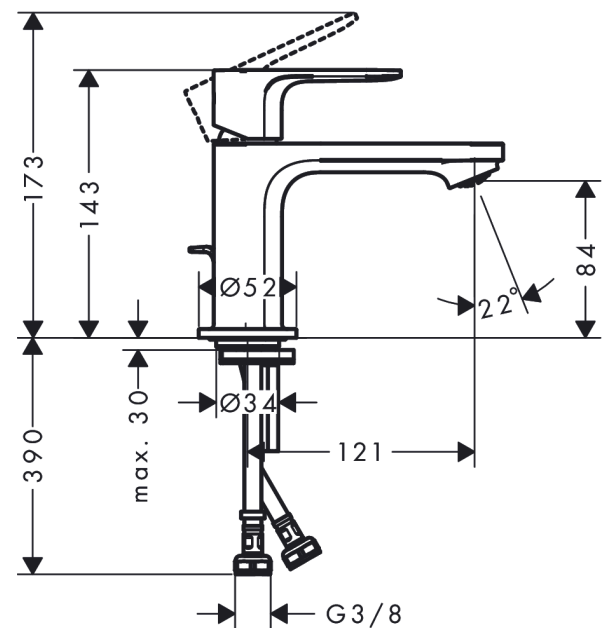

Rebris S

Single lever basin mixer 80 CoolStart EcoSmart+ with pop-up waste set

Surfaces: **Matt Black** Article Number: **72586670**

Description

product features

- consists of: single lever basin mixer, waste set
- ComfortZone 80
- projection: 121 mm
- spout height: 84 mm
- spray type: normal spray
- maximum flow rate at 3 bar: 4 l/min
- ceramic cartridge
- temperature limitation adjustable
- suitable for continuous flow water heaters
- pop-up waste set G 1¼
- material waste set: synthetic
- connection type: G ¾ connections
- connection dimension: DN15
- cold water in middle position

Technology

Design awards

Product image

Scale drawing

Rebris S
Single lever basin mixer 80 CoolStart EcoSmart+ with pop-up waste set
 Surfaces: **Matt Black** Article Number: **72586670**

Flowchart

Rebris S
Single lever basin mixer 80 CoolStart EcoSmart+ with pop-up waste set
 Surfaces: **Matt Black** Article Number: **72586670**

Exploded Drawing

Year of production: >06/22

Rebris S

Single lever basin mixer 80 CoolStart EcoSmart+ with pop-up waste set

Surfaces: **Matt Black** Article Number: **72586670**

Spare part list

Year of production: >06/22

Pos.	Description	Article Number	Price	PU
1	handle	94644670	€ 67,00	1
2	screw cover	95704610	€ 4,88	1
3	hollow set screw M6x10 DIN 916	96029000	€ 3,21	1
4	flange	98863670	€ 67,00	1
5	nut	98864000	€ 35,94	1
6	O-ring 24x2	98388000	€ 3,21	1
7	O-ring 27x1,5	92527000	€ 11,31	1
8	O-ring 25x1,5	98146000	€ 3,21	1
9	cartridge, assy	95973001	€ 70,57	1
10	adapter for cartridge	95975000	€ 8,45	1
11	O-ring 23x2	98398000	€ 3,21	1
12	aerator M24x1 (4,5 l/min)	94364001	-	1
13	seal Ø 42	98722000	€ 5,24	1
14	fixing set	96016000	€ 28,20	1
15	screw M8 x 68	97736000	€ 5,24	1
16	connection hose 450 mm M8x0,75 G3/8	97206000	€ 28,20	1
17	O-ring 6,6x1,6	93019000	€ 3,21	1
18	pull rod	96657670	€ 17,02	1
a	pop up waste	94139670	€ 150,65	1