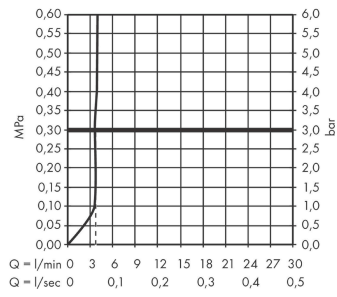

Rebris S

Single lever basin mixer 80 CoolStart EcoSmart+ with pop-up waste set

Surfaces: **Matt Black** Article Number: **72586670**

Description

product features

- consists of: single lever basin mixer, waste set
- ComfortZone 80
- projection: 121 mm
- spout height: 84 mm
- spray type: normal spray
- maximum flow rate at 3 bar: 4 l/min
- ceramic cartridge
- temperature limitation adjustable
- suitable for continuous flow water heaters
- pop-up waste set G 1¼
- material waste set: synthetic
- connection type: G ¾ connections
- connection dimension: DN15
- cold water in middle position

Technology

Design awards

Product image

Scale drawing

Rebris S
Single lever basin mixer 80 CoolStart EcoSmart+ with pop-up waste set
 Surfaces: **Matt Black** Article Number: **72586670**

Flowchart

Rebris S
Single lever basin mixer 80 CoolStart EcoSmart+ with pop-up waste set
 Surfaces: **Matt Black** Article Number: **72586670**

Exploded Drawing

Year of production: >06/22

Rebris S

Single lever basin mixer 80 CoolStart EcoSmart+ with pop-up waste set

Surfaces: **Matt Black** Article Number: **72586670**

Spare part list

Year of production: >06/22