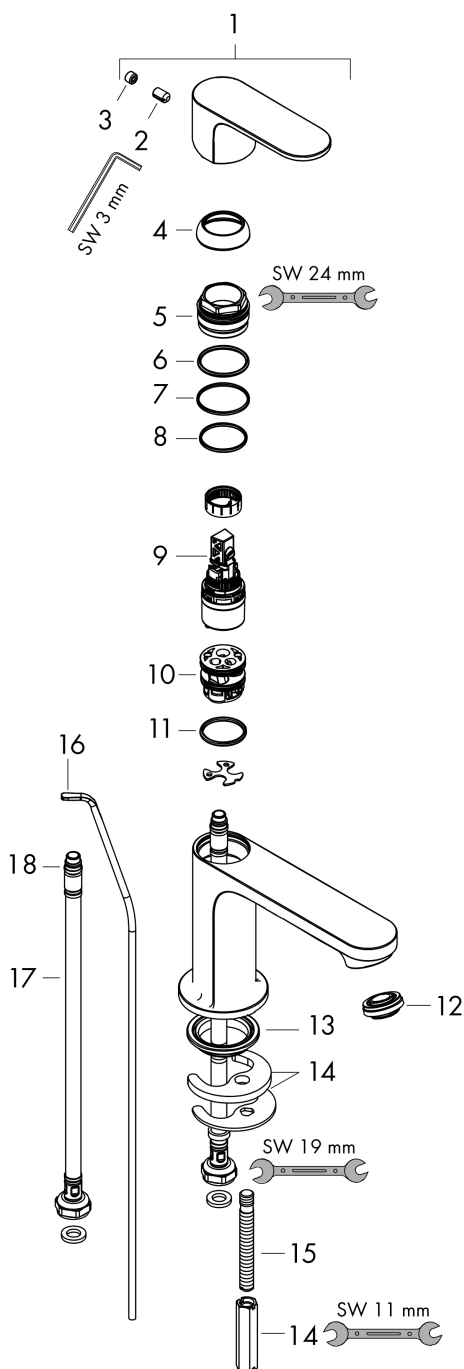

Rebris S

Single lever basin mixer 80 CoolStart EcoSmart+ with pop-up waste set

Surfaces: **Matt Black** Article Number: **72586670**

Description

product features

- consists of: single lever basin mixer, waste set
- ComfortZone 80
- projection: 121 mm
- spout height: 84 mm
- spray type: normal spray
- maximum flow rate at 3 bar: 4 l/min
- ceramic cartridge
- temperature limitation adjustable
- suitable for continuous flow water heaters
- pop-up waste set G 1¼
- material waste set: synthetic
- connection type: G ¾ connections
- connection dimension: DN15
- cold water in middle position

Technology

Design awards

Product image

Scale drawing

Rebris S
Single lever basin mixer 80 CoolStart EcoSmart+ with pop-up waste set
 Surfaces: **Matt Black** Article Number: **72586670**

Flowchart

Rebris S
Single lever basin mixer 80 CoolStart EcoSmart+ with pop-up waste set
 Surfaces: **Matt Black** Article Number: **72586670**

Exploded Drawing

Year of production: >06/22

Rebris S

Single lever basin mixer 80 CoolStart EcoSmart+ with pop-up waste set

Surfaces: **Matt Black** Article Number: **72586670**

Spare part list

Year of production: >06/22

Pos.	Description	Article Number	Price	PU
1	handle	94644670	€ 67,00	1
2	screw cover	95704610	€ 4,88	1
3	hollow set screw M6x10 DIN 916	96029000	€ 3,21	1
4	flange	98863670	€ 67,00	1
5	nut	98864000	€ 35,94	1
6	O-ring 24x2	98388000	€ 3,21	1
7	O-ring 27x1,5	92527000	€ 11,31	1
8	O-ring 25x1,5	98146000	€ 3,21	1
9	cartridge, assy	95973001	€ 70,57	1
10	adapter for cartridge	95975000	€ 8,45	1
11	O-ring 23x2	98398000	€ 3,21	1
12	aerator M24x1 (4,5 l/min)	94364001	-	1
13	seal Ø 42	98722000	€ 5,24	1
14	fixing set	96016000	€ 28,20	1
15	screw M8 x 68	97736000	€ 5,24	1
16	connection hose 450 mm M8x0,75 G3/8	97206000	€ 28,20	1
17	O-ring 6,6x1,6	93019000	€ 3,21	1
18	pull rod	96657670	€ 17,02	1
a	pop up waste	94139670	€ 150,65	1