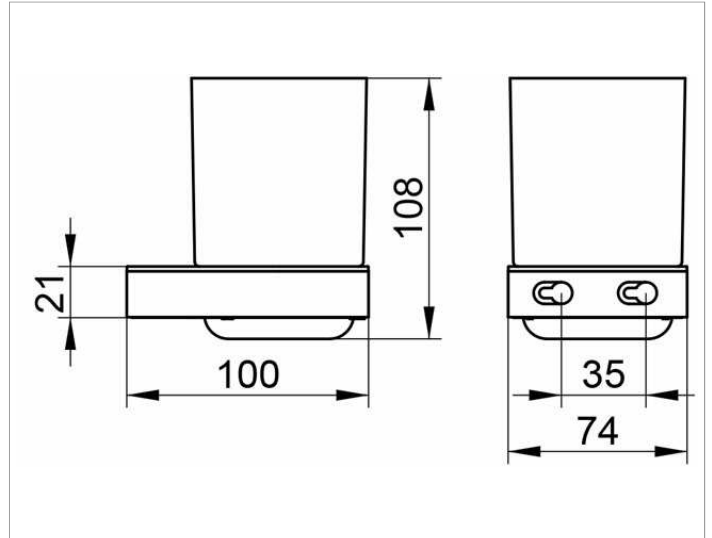

Smart.2  
14750019000 Tumbler holder

**PRODUCT**

**DRAWING**

**PRODUCT ATTRIBUTES**

complete with crystal glass tumbler

**SURFACE**

chrome-plated