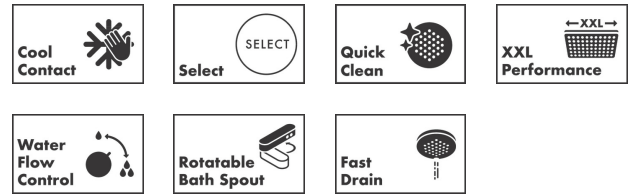

Pulsify S
Showerpipe 260 1jet with bath thermostat ShowerTablet 400
Surfaces: **Chrome** Article Number: **24230000**

Description

product features

- consists of: overhead shower, hand shower, bath thermostat, shower bar, slider, shower hose
- overhead shower Pulsify 260 1jet
- shower head size overhead shower: 260 mm
- spray type overhead shower: PowderRain
- ball-joint: overhead shower angle adjustable
- spray type hand shower: PowderRain, IntenseRain, Massage spray
- Fast Drain empties the overhead shower from an angle of 10°
- removable shower head
- shelf made of plastic
- pipe can be shortened in height
- height-adjustable slider with locking push-button slider
- shower arm length overhead shower: 398 mm
- swivel shower arm
- CoolContact thermostat: Prevents the housing from heating up, making showering even safer
- thermostat ShowerTablet Select 400
- safety lock at 40°C
- convenient diversion via Select button
- simultaneous utilization of 3 functions
- mounting type: exposed installation
- centre distance 150 ± 12 mm
- Thermostat is delivered with buttons overhead shower, bath tub and hand shower
- Eco-Function: the volume control regulates up to 30% of the water flow

Technology

Design awards

reddot winner 2021