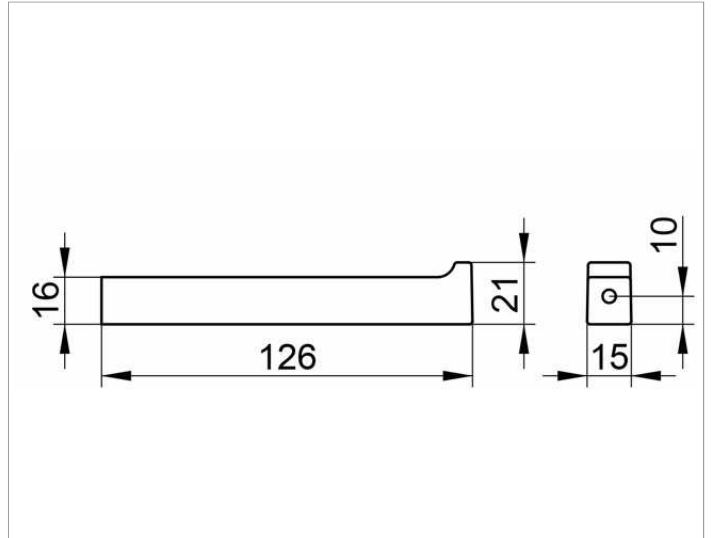

Edition 11

11163010000 Spare paper holder

PRODUCT

DRAWING

SURFACE

chrome-plated

SPECIFICATIONS

KEUCO EDITION 11 spare toilet paper roll holder 11163010000
chromed replacement toilet paper roll holder in clear-cut design and
geometric shapes, easy to clean,
Height 21 mm, width 15 mm, 126 mm projection
delivery with corrosion resistant mounting hardware