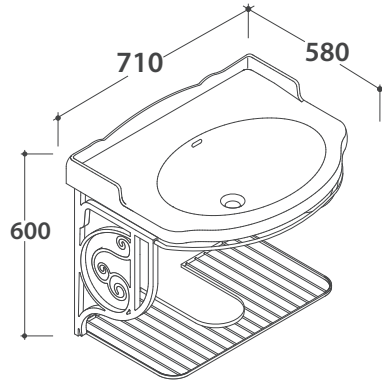

# PAESTUM WALL-HUNG STRUCTURE PA035

# GLOBO

Cod. **PA035**

Old looking metal wall-hung structure 69.57 h56 cm, for basin PA006. Weight 6 Kg