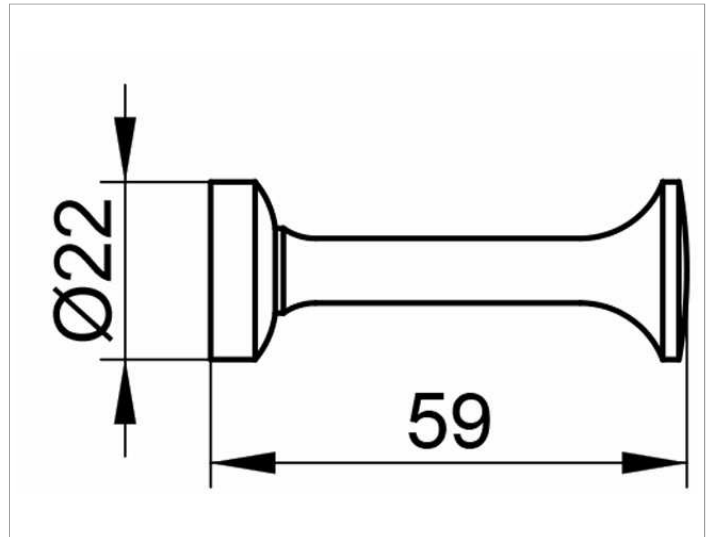

Elegance NEW
11615010000 Towel hook

PRODUCT

DRAWING

SURFACE

chrome-plated

SPECIFICATIONS

KEUCO ELEGANCE Towel hook double 11615010000
Chrome-plated Double towel hook with an elegant shape,
slightly shaped surface,
with a timeless design
Projection 59 mm
The Towel hook will be discretely mounted
incl. corrosion-free mounting material