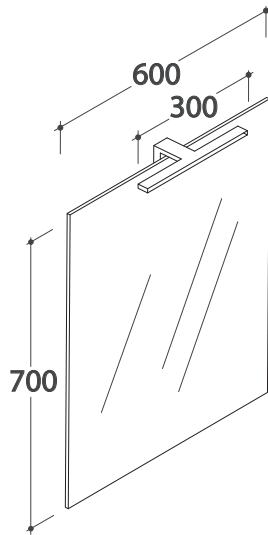

MIRROR FRAME 60 BPL060

GLOBO

Cod. **BPL060**

Polished edge mirror 60.70 cm with led lamp (adjustable as needed). No switch. Energy efficiency class A+. Weight 7 Kg