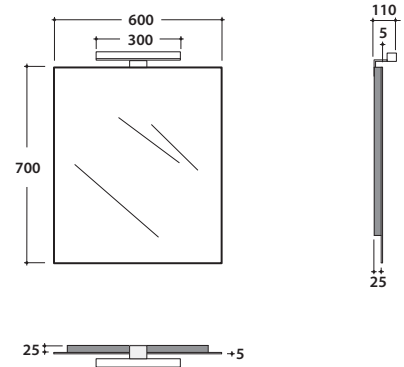

MIRROR FRAME 60 BPL060

GLOBO

Cod. **BPL060**

Polished edge mirror 60.70 cm with led lamp (adjustable as needed). No switch. Energy efficiency class A+. Weight 7 Kg