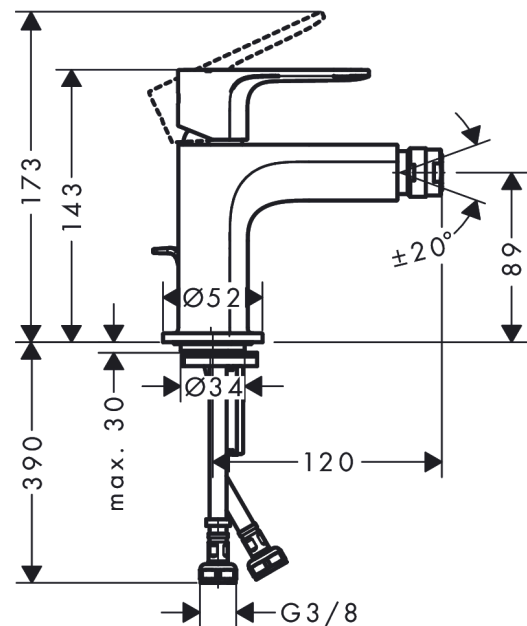

Rebris E

Single lever bidet mixer with metal pop-up waste set

Surfaces: **Chrome** Article Number: **72213000**

Description

product features

- consists of: single lever bidet mixer, waste set
- aerator with ball pivot
- spray type: normal spray
- maximum flow rate at 3 bar: 5 l/min
- ceramic cartridge
- suitable for continuous flow water heaters
- pop-up waste set G 1¼
- material waste set: metal
- connection type: G ¾ connections
- connection dimension: DN15

Technology

Design awards

reddot winner 2022

Certificates

Product image

Scale drawing

Flowchart