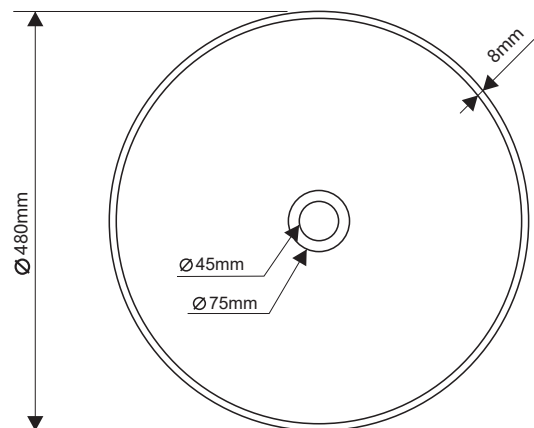

Lavabo a colonna 48x48xh88 cm
senza troppopieno, piletta inclusa

Pedestal basin 48x48xh88 cm
without overflow, drain included

Lavabo / Basin
Materiale / Material: Solid Surface©
Glasstech©
Peso netto / Net weight: kg 25

White Matt
Color Matt
Glasstech