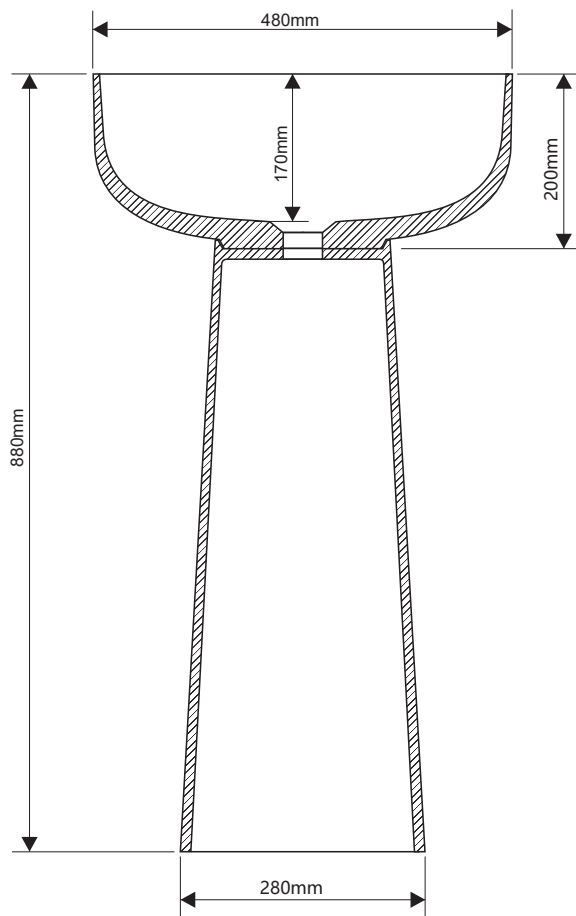

Lavabo a colonna 48x48xh88 cm
senza troppopieno, piletta inclusa

Pedestal basin 48x48xh88 cm
without overflow, drain included

Lavabo / Basin
Materiale / Material: Solid Surface©
Glasstech©
Peso netto / Net weight: kg 25

White Matt
Color Matt
Glasstech