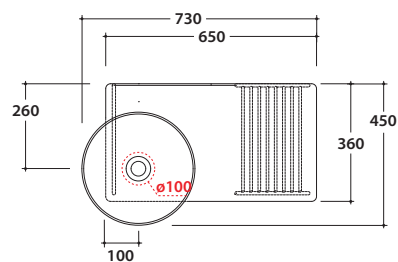

OPI TILE WALLHANGING STRUCTURE WITH WASHBASIN SHELF IN CERAMIC

OP007TXX OP008TXX

GLOBO

B6T37

Cod. **OP007TXX**

Finish

bagno di colore

le pietre

Steel matt black

B6T30

Wallhanging structure in black matt steel 65x36 h25 cm with washbasin shelf in ceramic, with right washbasin hole and wall installed tap. Weight 12 Kg.

B6T37

Cod. **OP008TXX**

Finish

bagno di colore

le pietre

Steel matt black

B6T30

Wallhanging structure in black matt steel 65x36 h 25 cm with washbasin shelf in ceramic, with left washbasin hole and wall installed tap. Weight 12 Kg.

Cod. **RA053AR**

Space-saving round siphon 1 1/4", weight: 1,16 kg