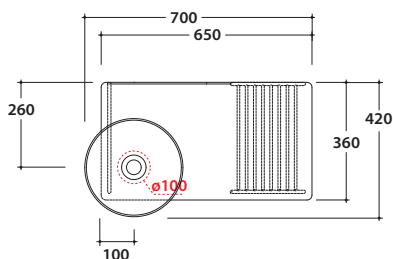

Steel matt black

B6T30

Wallhanging structure in black matt steel 65x36 h25 cm with washbasin shelf in ceramic, with right washbasin hole and wall installed tap. Weight 12 Kg.

B6T37

Cod. **OP008TXX**

Finish

bagno di colore

le pietre

Steel matt black

B6T30

Wallhanging structure in black matt steel 65x36 h 25 cm with washbasin shelf in ceramic, with left washbasin hole and wall installed tap. Weight 12 Kg.

Cod. **RA053AR**

Space-saving round siphon 1 1/4", weight: 1,16 kg