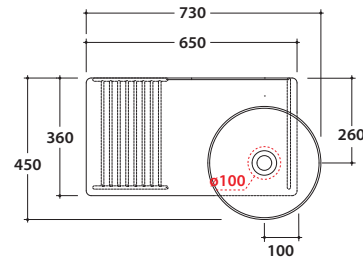

OPI TILE WALLHANGING STRUCTURE WITH WASHBASIN SHELF IN CERAMIC

OP007TXX OP008TXX

GLOBO

B6T37

Cod. **OP007TXX**

Finish

bagno di colore

le pietre

Steel matt black

B6T30

Wallhanging structure in black matt steel 65x36 h25 cm with washbasin shelf in ceramic, with right washbasin hole and wall installed tap. Weight 12 Kg.

B6T37

Cod. **OP008TXX**

Finish

bagno di colore

le pietre

Steel matt black

B6T30

Wallhanging structure in black matt steel 65x36 h 25 cm with washbasin shelf in ceramic, with left washbasin hole and wall installed tap. Weight 12 Kg.

Cod. **RA053AR**

Space-saving round siphon 1 1/4", weight: 1,16 kg