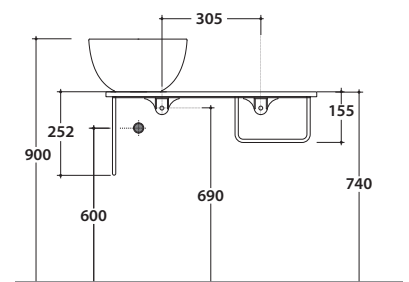

Steel matt black

B6T30

Wallhanging structure in black matt steel 65x36 h25 cm with washbasin shelf in ceramic, with right washbasin hole and wall installed tap. Weight 12 Kg.

B6T37

Cod. **OP008TXX**

Finish

bagno di colore

le pietre

Steel matt black

B6T30

Wallhanging structure in black matt steel 65x36 h 25 cm with washbasin shelf in ceramic, with left washbasin hole and wall installed tap. Weight 12 Kg.

Cod. **RA053AR**

Space-saving round siphon 1 1/4", weight: 1,16 kg