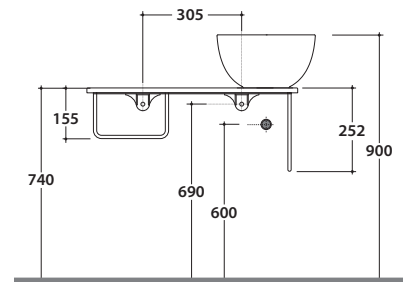

Steel matt black

B6T30

Wallhanging structure in black matt steel 65x36 h25 cm with washbasin shelf in ceramic, with right washbasin hole and wall installed tap. Weight 12 Kg.

B6T37

Cod. **OP008TXX**

Finish

bagno di colore

le pietre

Steel matt black

B6T30

Wallhanging structure in black matt steel 65x36 h 25 cm with washbasin shelf in ceramic, with left washbasin hole and wall installed tap. Weight 12 Kg.

Cod. **RA053AR**

Space-saving round siphon 1 1/4", weight: 1,16 kg