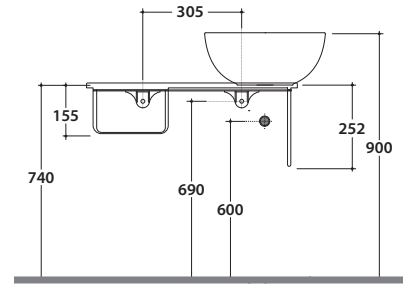

OPI TILE WALLHANGING STRUCTURE WITH WASHBASIN SHELF IN CERAMIC

OP007TXX OP008TXX

GLOBO

Cod. **OP007TXX**

Finish

bagno di colore

le pietre

Steel matt black

Wallhanging structure in black matt steel 65x36 h25 cm with washbasin shelf in ceramic, with right washbasin hole and wall installed tap. Weight 12 Kg.

Cod. **OP008TXX**

Finish

bagno di colore

le pietre

Steel matt black

Wallhanging structure in black matt steel 65x36 h 25 cm with washbasin shelf in ceramic, with left washbasin hole and wall installed tap. Weight 12 Kg.

Cod. **RA053AR**

Space-saving round siphon 1 1/4", weight: 1,16 kg