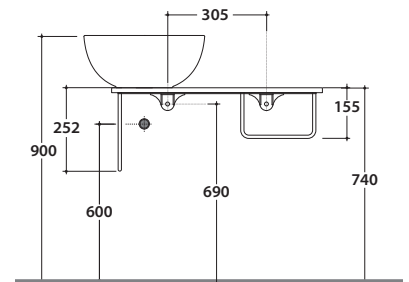

Steel matt black

B6T30

Wallhanging structure in black matt steel 65x36 h25 cm with washbasin shelf in ceramic, with right washbasin hole and wall installed tap. Weight 12 Kg.

B6T37

Cod. **OP008TXX**

Finish

bagno di colore

le pietre

Steel matt black

B6T30

Wallhanging structure in black matt steel 65x36 h 25 cm with washbasin shelf in ceramic, with left washbasin hole and wall installed tap. Weight 12 Kg.

Cod. **RA053AR**

Space-saving round siphon 1 1/4", weight: 1,16 kg