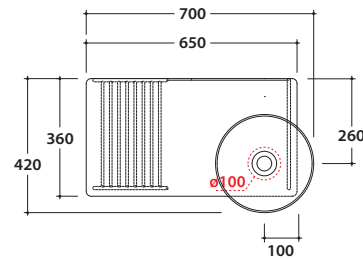

OPI TILE WALLHANGING STRUCTURE WITH WASHBASIN SHELF IN CERAMIC

OP007TXX OP008TXX

GLOBO

B6T37

Cod. **OP007TXX**

Finish

bagno di colore

le pietre

Steel matt black

B6T30

Wallhanging structure in black matt steel 65x36 h25 cm with washbasin shelf in ceramic, with right washbasin hole and wall installed tap. Weight 12 Kg.

B6T37

Cod. **OP008TXX**

Finish

bagno di colore

le pietre

Steel matt black

B6T30

Wallhanging structure in black matt steel 65x36 h 25 cm with washbasin shelf in ceramic, with left washbasin hole and wall installed tap. Weight 12 Kg.

Cod. **RA053AR**

Space-saving round siphon 1 1/4", weight: 1,16 kg