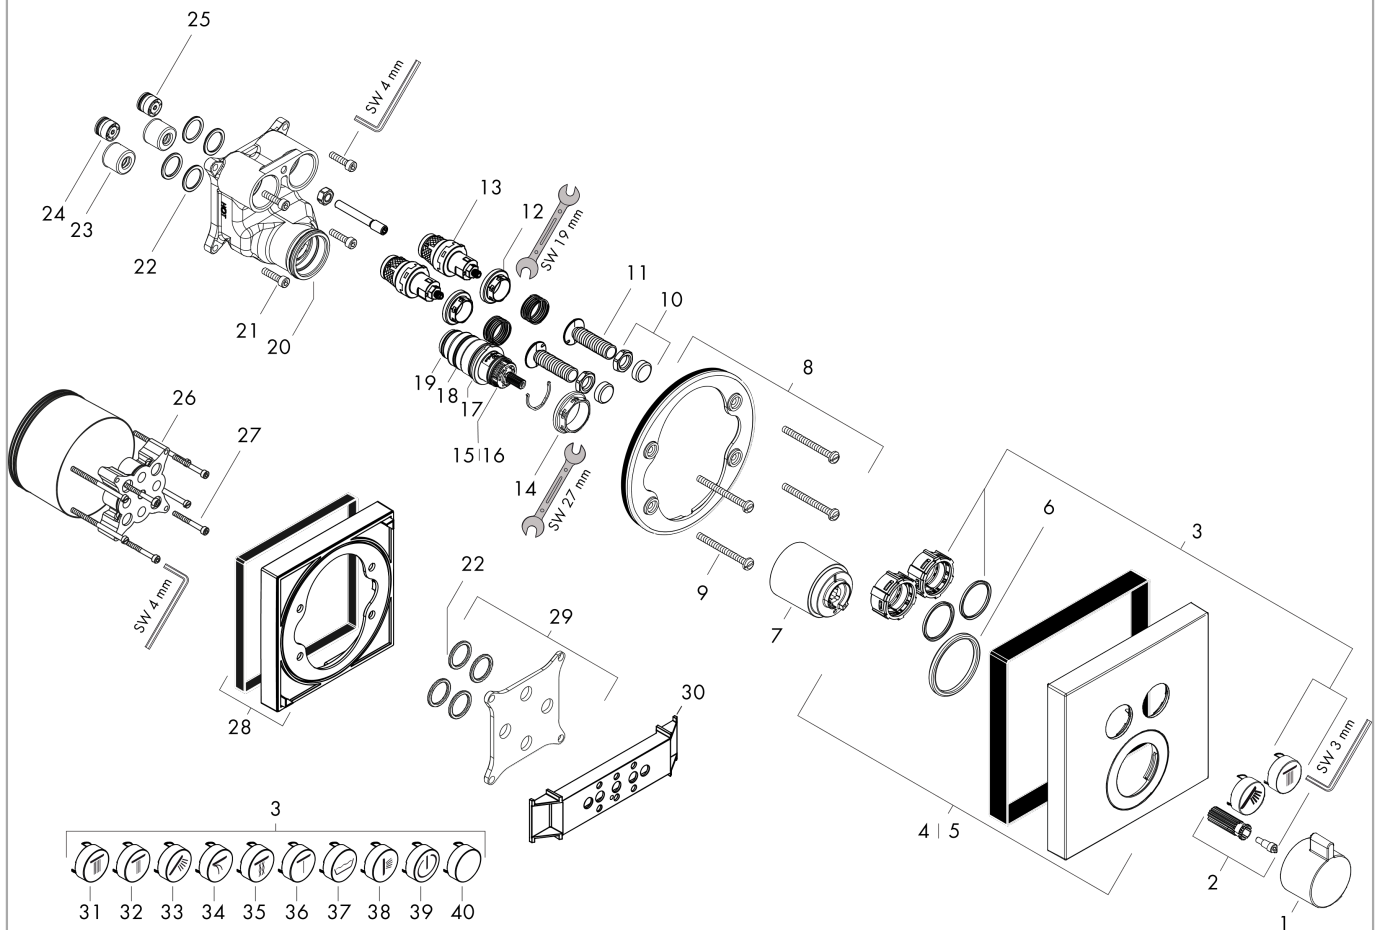

ShowerSelect

Термостат, скрытого монтажа, для 2 потребителей

Поверхность: **Имитация полированного золота**

Артикулный номер: **15763990**

Покомпонентное изображение

Год выпуска: >07/19

ShowerSelect

Термостат, скрытого монтажа, для 2 потребителей

Поверхность: **Имитация полированного золота** Артикульный номер: **15763990**

Перечень запасных частей

Год выпуска: >07/19

Позиция	Описание	Артикульный номер	PC	PU
1	handle for thermostat	92215990	-	1
2	handle fixing set	95843000	-	1
3	set of symbols	92218000	-	1
4	escutcheon 155 / 155 mm	92217990	-	1
5	escutcheon for exchanged connections	92393XXX	-	-
6	O-ring 44x4	98471000	-	1
7	sleeve	92216990	-	1
8	holder for escutcheon	98793000	-	1
9	set of fixing screws	96454000	-	1
10	nut and flange	92696000	-	1
11	Select-adapter	92219000	-	1
12	nut	98368000	-	1
13	shut off unit	95758000	-	1
14	nut	98913000	-	1
15	thermostat cartridge	98282000	-	1
16	cartridge for exchanged connections	92373000	-	1
17	O-ring 20x1,5	98197000	-	1
18	O-ring 25x1,5	98146000	-	1
19	O-ring 25x2,5	92146000	-	1
20	O-ring 36x2	98156000	-	1
21	set of screws	96525000	-	1
22	O-ring 16x2	98133000	-	1
23	noise reduction	94073000	-	1
24	non return valve (pressure-resistant up to 2 MPa)	92594000	-	1
25	non return valve	97980000	-	1
26	extension 25 mm	13595000	-	1
27	set of fixing screws	97747000	-	1
28	extension 22 mm	13593990	-	1
29	compensation set 1°	95521000	-	1
30	fit-up aid	92540000	-	1
31	symbol head shower Rain large	93571880	-	1
32	symbol head shower Rain small	93572880	-	1
33	symbol handshower	93573880	-	1
34	symbol Flood jet	93574880	-	1
35	symbol Whirl	93575880	-	1
36	symbol Mono	93576880	-	1
37	symbol tub	93577880	-	1
38	symbol body shower	93578880	-	1
39	symbol ON/OFF	93579880	-	1
40	pushbutton	93955880	-	1
a	concealed item	01800180	-	1