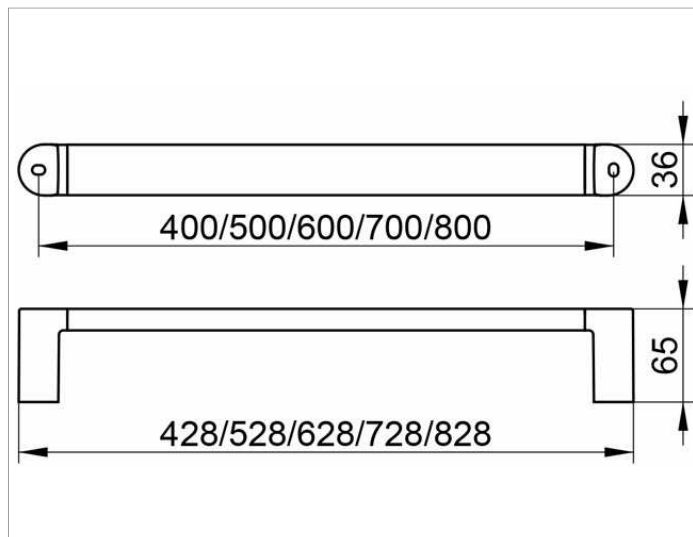

ЧЕРТЕЖ

ОПИСАНИЕ ИЗДЕЛИЯ

для вертикального или горизонтального монтажа

поверхность

хром

Габариты

428 mm

спецификации

KEUCO Elegance grab rail 31601010400

Chrome-plated grab rail

Elegant, oval profile,

slightly shaped surfaces in a timeless design,

solid wall mounting in zinc cast,

easy to clean

Getting up and down up to 242 lb load capacity

Axle measurement 15-3/4",

Total width of 16-7/8"

Projection 2-9/16"

incl. corrosion-free mounting material

The restoring of a tip-up seat is not possible!