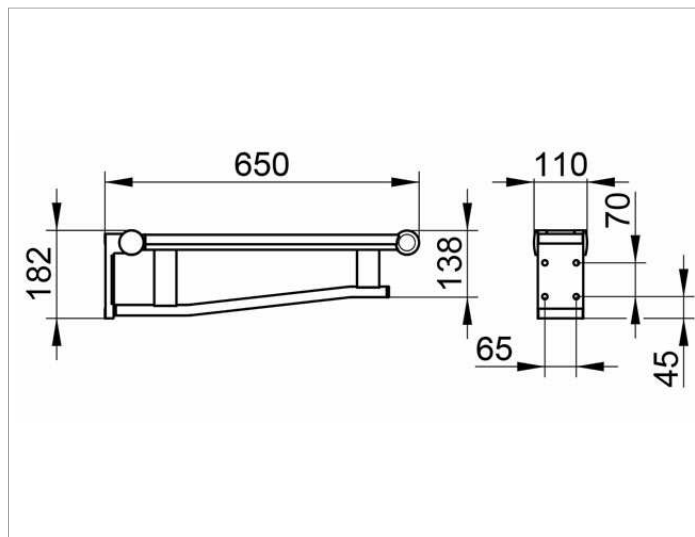

**Plan Care**

34902170637 Складной поручень для умывальника

**ИЗДЕЛИЕ****ЧЕРТЕЖ****ОПИСАНИЕ ИЗДЕЛИЯ**

откидывается вверх, исполнение с ограничением хода  
верх поручня, имеет пластиковую оболочку

**поверхность**

алюминий серебристый анодированный (E6 Етемно-серый (RAL 702

**Габариты**

650 mm

**спецификации**

KEUCO PLAN Pivoted supporting rail for washbasin 34902170637  
Pivoted supporting rail for washbasin in aluminium silver anodized  
with Plastic covered Surface area  
in esthetic, practical and ergonomic Design,  
with synthetic covered support,  
movable to vertical position, braked version  
Width Surface area with anti-slip,  
dark-grey Plastic cover (RAL 7021)  
elegant,  
tactile and optical contrasting Handle  
Underneath as Hand towel holder useable  
Projection 650 mm  
Solid Wall plate,  
Width 94 mm,  
Height 182 mm,  
Load capacity up to 100 kg,  
The Handle is Type approved  
The Tip-up support grip will be at 4 places discretely mounted

It's essential for installation to order the correct  
screws/bolts depending on type of wall:

2 x Mounting-Set 2 (item no. 34991000100) or  
2 x Mounting-Set 5 (item no. 34991000200) or  
2 x Mounting-Set 8 (item no. 34994000200) or  
1 x Mounting-Set 10 (item no. 34996000100)