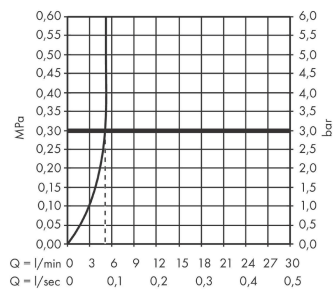

Rebris S

Single lever basin mixer 240 CoolStart for washbowls with pop-up waste set

Surfaces: **Chrome** Article Number: **72580000**

Description

product features

- consists of: single lever basin mixer, waste set
- ComfortZone 240
- projection: 169 mm
- spout height: 242 mm
- spray type: normal spray
- maximum flow rate at 3 bar: 5 l/min
- ceramic cartridge
- temperature limitation adjustable
- suitable for continuous flow water heaters
- pop-up waste set G 1¼
- material waste set: synthetic
- connection type: G ¾ connections
- connection dimension: DN15
- cold water in middle position

Technology

Design awards

Product image

Scale drawing

Rebris S
Single lever basin mixer 240 CoolStart for washbowls with pop-up waste set
 Surfaces: **Chrome** Article Number: **72580000**

Flowchart

Rebris S
Single lever basin mixer 240 CoolStart for washbowls with pop-up waste set
 Surfaces: **Chrome** Article Number: **72580000**