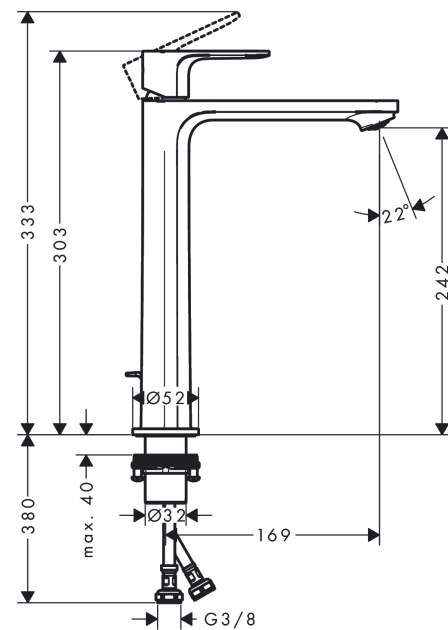

Rebris S

Single lever basin mixer 240 CoolStart for washbowls with pop-up waste set

Surfaces: **Chrome** Article Number: **72580000**

Description

product features

- consists of: single lever basin mixer, waste set
- ComfortZone 240
- projection: 169 mm
- spout height: 242 mm
- spray type: normal spray
- maximum flow rate at 3 bar: 5 l/min
- ceramic cartridge
- temperature limitation adjustable
- suitable for continuous flow water heaters
- pop-up waste set G 1¼
- material waste set: synthetic
- connection type: G ¾ connections
- connection dimension: DN15
- cold water in middle position

Technology

Design awards

Product image

Scale drawing

Rebris S
Single lever basin mixer 240 CoolStart for washbowls with pop-up waste set
 Surfaces: **Chrome** Article Number: **72580000**

Flowchart

Rebris S
Single lever basin mixer 240 CoolStart for washbowls with pop-up waste set
 Surfaces: **Chrome** Article Number: **72580000**

Exploded Drawing

Year of production: >06/22

Rebris S

Single lever basin mixer 240 CoolStart for washbowls with pop-up waste set

Surfaces: **Chrome** Article Number: **72580000**

Spare part list

Year of production: >06/22

Pos.	Description	Article Number	Price	PU
1	handle	94642000	€ 44,63	1
2	screw cover	95704000	€ 3,21	1
3	hollow set screw M6x10 DIN 916	96029000	€ 3,21	1
4	flange	98863000	€ 44,63	1
5	nut	98864000	€ 35,94	1
6	O-ring 24x2	98388000	€ 3,21	1
7	O-ring 27x1,5	92527000	€ 11,31	1
8	O-ring 25x1,5	98146000	€ 3,21	1
9	cartridge, assy	95973001	€ 70,57	1
10	seal	98865000	€ 28,20	1
11	adapter for cartridge	98866000	€ 28,20	1
12	O-ring 23x2	98398000	€ 3,21	1
13	aerator M24x1 (5 l/min)	94364000	€ 8,45	1
14	fixing set (Ø 32)	13961000	€ 22,37	1
15	lever collar	97548000	€ 3,21	1
16	connection hose 600 mm M8x0,75 G3/8	96556000	€ 22,37	1
17	O-ring 6,6x1,6	93019000	€ 3,21	1
18	pull rod	96657000	€ 11,31	1
a	pop up waste	92168000	€ 35,94	1
b	fixation extension 35 mm	13898000	€ 70,57	1
c	lever arm 340mm (ball-Ø12mm)	96324000	€ 22,37	1