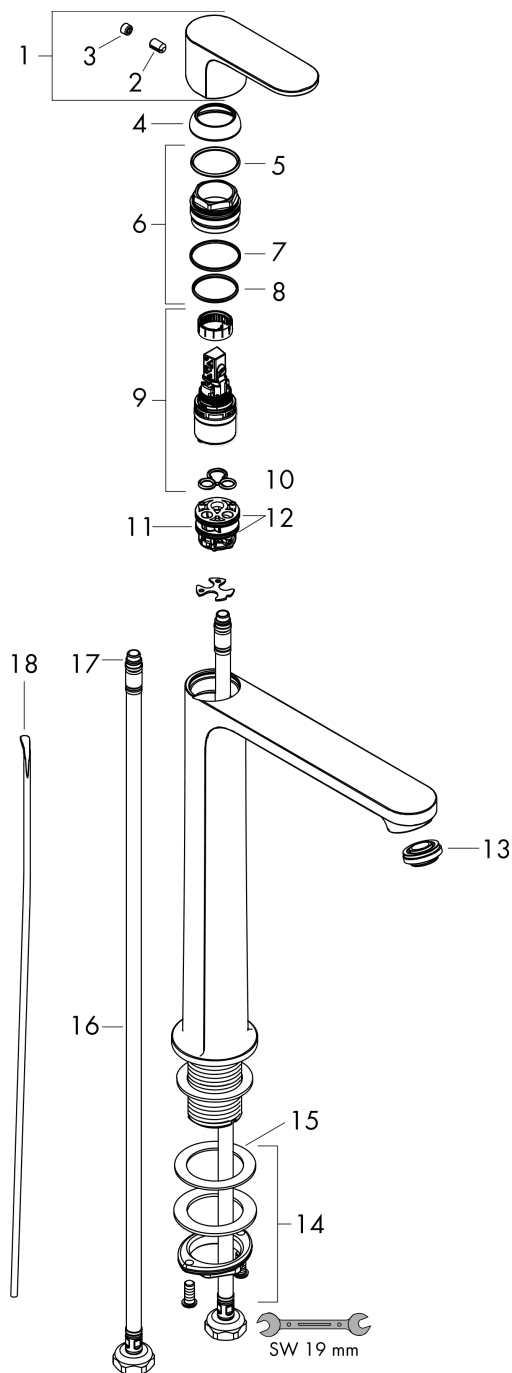

Rebris S

Single lever basin mixer 240 CoolStart for washbowls with pop-up waste set

Surfaces: **Chrome** Article Number: **72580000**

Description

product features

- consists of: single lever basin mixer, waste set
- ComfortZone 240
- projection: 169 mm
- spout height: 242 mm
- spray type: normal spray
- maximum flow rate at 3 bar: 5 l/min
- ceramic cartridge
- temperature limitation adjustable
- suitable for continuous flow water heaters
- pop-up waste set G 1¼
- material waste set: synthetic
- connection type: G ¾ connections
- connection dimension: DN15
- cold water in middle position

Technology

Design awards

Product image

Scale drawing

Rebris S
Single lever basin mixer 240 CoolStart for washbowls with pop-up waste set
 Surfaces: **Chrome** Article Number: **72580000**

Flowchart

Rebris S
Single lever basin mixer 240 CoolStart for washbowls with pop-up waste set
 Surfaces: **Chrome** Article Number: **72580000**

Exploded Drawing

Year of production: >06/22

Rebris S

Single lever basin mixer 240 CoolStart for washbowls with pop-up waste set

Surfaces: **Chrome** Article Number: **72580000**

Spare part list

Year of production: >06/22

Pos.	Description	Article Number	Price	PU
1	handle	94642000	€ 44,63	1
2	screw cover	95704000	€ 3,21	1
3	hollow set screw M6x10 DIN 916	96029000	€ 3,21	1
4	flange	98863000	€ 44,63	1
5	nut	98864000	€ 35,94	1
6	O-ring 24x2	98388000	€ 3,21	1
7	O-ring 27x1,5	92527000	€ 11,31	1
8	O-ring 25x1,5	98146000	€ 3,21	1
9	cartridge, assy	95973001	€ 70,57	1
10	seal	98865000	€ 28,20	1
11	adapter for cartridge	98866000	€ 28,20	1
12	O-ring 23x2	98398000	€ 3,21	1
13	aerator M24x1 (5 l/min)	94364000	€ 8,45	1
14	fixing set (Ø 32)	13961000	€ 22,37	1
15	lever collar	97548000	€ 3,21	1
16	connection hose 600 mm M8x0,75 G3/8	96556000	€ 22,37	1
17	O-ring 6,6x1,6	93019000	€ 3,21	1
18	pull rod	96657000	€ 11,31	1
a	pop up waste	92168000	€ 35,94	1
b	fixation extension 35 mm	13898000	€ 70,57	1
c	lever arm 340mm (ball-Ø12mm)	96324000	€ 22,37	1