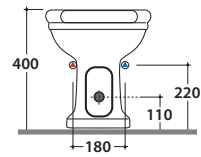

PAESTUM THREE TAPS HOLE BIDET PA060BI

CE EN 14528:2015

GLOBO

Ceramic antibacterial effect
BATAFORM®

Glazed product with
CERASLIDE®

Cod. **PA060BI**

Floor mounted bidet 57.37 h40 cm. Water inlet from faucet. Wall spaced installation.
Fixing kit included. Weight 17 Kg

Cod. **FI012BI**

Push open valve drain with ceramic top for bidet. Weight 0,5 Kg

Cod. **FI012CR**

Push open chromed valve drain for bidet. Weight 0,5 Kg