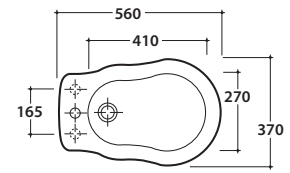

PAESTUM THREE TAPS HOLE BIDET PA060BI

CE EN 14528:2015

GLOBO

Ceramic antibacterial effect
BATAFORM®

Glazed product with
CERASLIDE®

Cod. **PA060BI**

Floor mounted bidet 57.37 h40 cm. Water inlet from faucet. Wall spaced installation.
Fixing kit included. Weight 17 Kg

Cod. **FI012BI**

Push open valve drain with ceramic top for bidet. Weight 0,5 Kg

Cod. **FI012CR**

Push open chromed valve drain for bidet. Weight 0,5 Kg