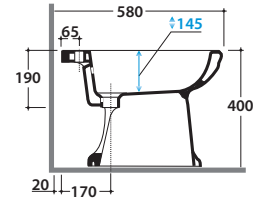

PAESTUM THREE TAPS HOLE BIDET PA060BI

CE EN 14528:2015

GLOBO

Ceramic antibacterial effect
BATAFORM®

Glazed product with
CERASLIDE®

Cod. **PA060BI**

Floor mounted bidet 57.37 h40 cm. Water inlet from faucet. Wall spaced installation.
Fixing kit included. Weight 17 Kg

Cod. **FI012BI**

Push open valve drain with ceramic top for bidet. Weight 0,5 Kg

Cod. **FI012CR**

Push open chromed valve drain for bidet. Weight 0,5 Kg