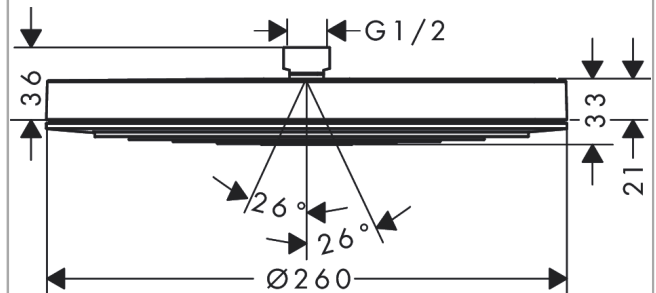

Pulsify S

Overhead shower 260 1jet

Surfaces: **Matt Black** Article Number: **24140670**

Description

product features

- shower head size: 260 mm
- spray type: PowderRain
- Fast Drain empties the overhead shower from an angle of 10°
- ball-joint: overhead shower angle adjustable
- material spray disc: plastic
- spray disc surface: graphite
- maximum flow rate at 3 bar: 12,3 l/min
- flow rate PowderRain spray (at 3 bar): 12,3 l/min
- minimum flow pressure: 1 bar
- installation: ceiling or wall
- connection thread G ½
- connection dimension: DN15

Technology

Design awards

reddot winner 2021

Product image

Scale drawing

Flowchart