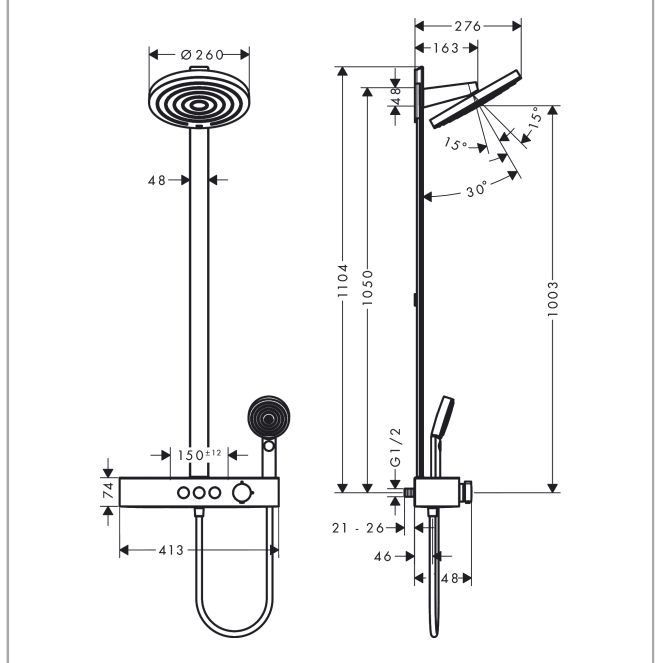

Pulsify S
Showerpipe 260 2jet with ShowerTablet Select 400
 Surfaces: **Matt White** Article Number: **24240700**

Description

product features

- consists of: overhead shower, hand shower, shower thermostat, shower bar, shower hose
- overhead shower Pulsify 260 2jet
- shower head size overhead shower: 260 mm
- spray type overhead shower: PowderRain, Intense PowderRain
- ball-joint: overhead shower inclinable by 10-30°
- spray disc surface: graphite
- spray type hand shower: PowderRain, IntenseRain, Massage spray
- Fast Drain empties the overhead shower from an angle of 10°
- removable shower head
- shelf made of plastic
- maximum flow rate at 3 bar: 12,9 l/min
- minimum flow pressure: 1,3 bar
- pipe can be shortened in height
- shower arm length overhead shower: 163 mm
- CoolContact thermostat: Prevents the housing from heating up, making showering even safer
- thermostat ShowerTablet Select 400
- simultaneous utilization of 3 functions
- mounting type: exposed installation
- centre distance 150 ± 12 mm
- Thermostat is delivered with buttons hand shower, PowderRain, Intense PowderRain
- Eco-Function: the volume control regulates up to 30% of the water flow

Technology

Design awards

reddot winner 2021

Pulsify S
Showerpipe 260 2jet with ShowerTablet Select 400
 Surfaces: **Matt White** Article Number: **24240700**

Product image

Scale drawing

Flowchart