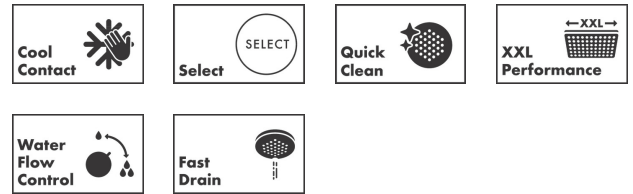

Pulsify S
Showerpipe 260 2jet with ShowerTablet Select 400
 Surfaces: **Matt White** Article Number: **24240700**

Description

product features

- consists of: overhead shower, hand shower, shower thermostat, shower bar, shower hose
- overhead shower Pulsify 260 2jet
- shower head size overhead shower: 260 mm
- spray type overhead shower: PowderRain, Intense PowderRain
- ball-joint: overhead shower inclinable by 10-30°
- spray disc surface: graphite
- spray type hand shower: PowderRain, IntenseRain, Massage spray
- Fast Drain empties the overhead shower from an angle of 10°
- removable shower head
- shelf made of plastic
- maximum flow rate at 3 bar: 12,9 l/min
- minimum flow pressure: 1,3 bar
- pipe can be shortened in height
- shower arm length overhead shower: 163 mm
- CoolContact thermostat: Prevents the housing from heating up, making showering even safer
- thermostat ShowerTablet Select 400
- simultaneous utilization of 3 functions
- mounting type: exposed installation
- centre distance 150 ± 12 mm
- Thermostat is delivered with buttons hand shower, PowderRain, Intense PowderRain
- Eco-Function: the volume control regulates up to 30% of the water flow

Technology

Design awards

reddot winner 2021

Pulsify S
Showerpipe 260 2jet with ShowerTablet Select 400
 Surfaces: **Matt White** Article Number: **24240700**

Product image

Scale drawing

Flowchart