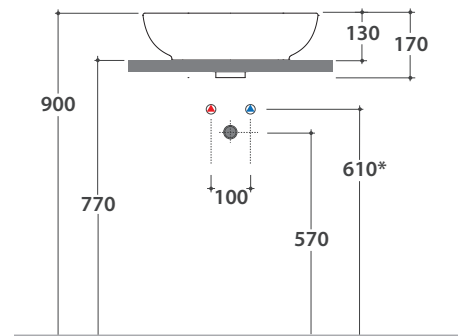

STOCKHOLM BASIN LA045BI

CE EN 14688:2015

GLOBO

	Rubinetto a parete Wall mounted taps	Rubinetto su piano Taps mounted on counter top
A:	75	100
B:	225	250
C:	445	470
D:	360	385

* For taps mounted on counter top

Ceramic antibacterial effect
BATAFORM®

Glazed product with
CERASLIDE®

Cod. **LA045BI**

Basin 45.37 h13 cm. Recessed installation. Weight 9 Kg

Cod. **FI024BI**

Valve drain with ceramic top for basins without overflow. Weight 0,5 Kg

Cod. **FI024CR**

Chromed valve drain for basins without overflow. Weight 0,5 Kg