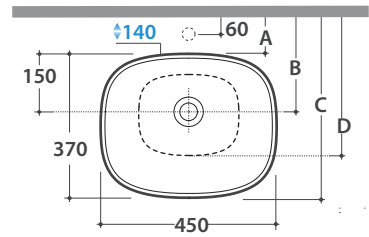

STOCKHOLM BASIN LA045BI

CE EN 14688:2015

GLOBO

	Rubinetto a parete Wall mounted taps	Rubinetto su piano Taps mounted on counter top
A:	75	100
B:	225	250
C:	445	470
D:	360	385

* For taps mounted on counter top

Ceramic antibacterial effect
BATAFORM®

Glazed product with
CERASLIDE®

Cod. **LA045BI**

Basin 45.37 h13 cm. Recessed installation. Weight 9 Kg

Cod. **FI024BI**

Valve drain with ceramic top for basins without overflow. Weight 0,5 Kg

Cod. **FI024CR**

Chromed valve drain for basins without overflow. Weight 0,5 Kg