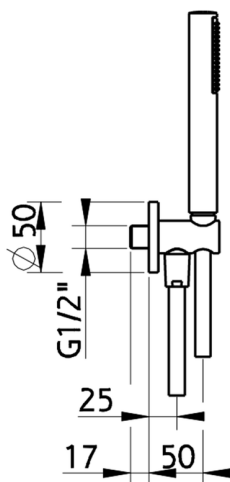

AVAILABLE FINISHINGS

21 21 Chrome

CHARACTERISTICS