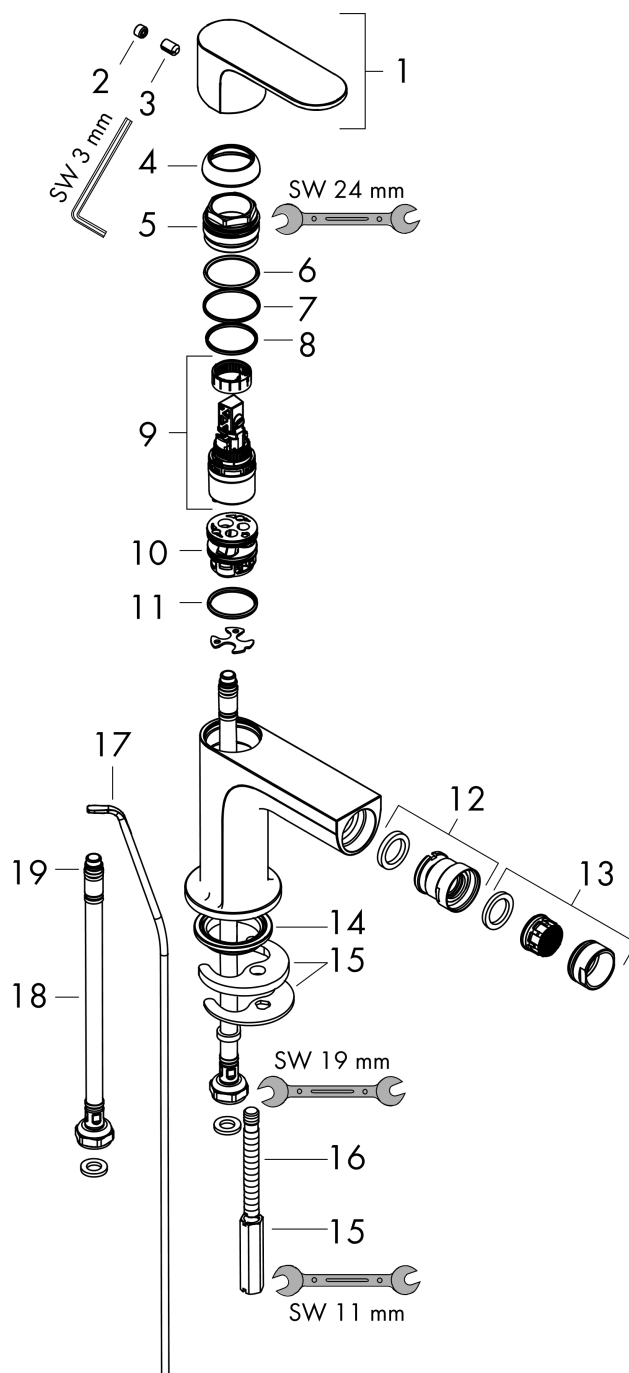

Rebris S

Single lever bidet mixer with pop-up waste set

Surfaces: **Chrome** Article Number: **72210000**

Description

product features

- consists of: single lever bidet mixer, waste set
- projection 120 mm
- aerator with ball pivot
- spray type: normal spray
- maximum flow rate at 3 bar: 5 l/min
- ceramic cartridge
- temperature limitation adjustable
- suitable for continuous flow water heaters
- pop-up waste set G 1¼
- material waste set: synthetic
- connection type: G ¾ connections
- connection dimension: DN15

Technology

Design awards

reddot winner 2022

Certificates

Product image

Scale drawing

Flowchart

Rebris S
Single lever bidet mixer with pop-up waste set
 Surfaces: **Chrome** Article Number: **72210000**

Exploded Drawing

Year of production: >06/22

Rebris S

Single lever bidet mixer with pop-up waste set

Surfaces: **Chrome** Article Number: **72210000**

Spare part list

Year of production: >06/22

Pos.	Description	Article Number	Price	PU
1	handle	94642000	€ 44,63	1
2	screw cover	95704000	€ 3,21	1
3	hollow set screw M6x10 DIN 916	96029000	€ 3,21	1
4	flange	98863000	€ 44,63	1
5	nut	98864000	€ 35,94	1
6	O-ring 24x2	98388000	€ 3,21	1
7	O-ring 27x1,5	92527000	€ 11,31	1
8	O-ring 25x1,5	98146000	€ 3,21	1
9	cartridge, assy	95973001	€ 70,57	1
10	adapter for cartridge	98866000	€ 28,20	1
11	O-ring 23x2	98398000	€ 3,21	1
12	ball joint	96050000	€ 35,94	1
13	aerator M24x1 (5 l/min)	92372000	€ 18,33	1
14	seal Ø 42	98722000	€ 5,24	1
15	fixing set	96016000	€ 28,20	1
16	screw M8 x 68	97736000	€ 5,24	1
17	connection hose 450 mm M8x0,75 G3/8	97206000	€ 28,20	1
18	O-ring 6,6x1,6	93019000	€ 3,21	1
19	pull rod	96657000	€ 11,31	1
a	pop up waste	94139000	-	1