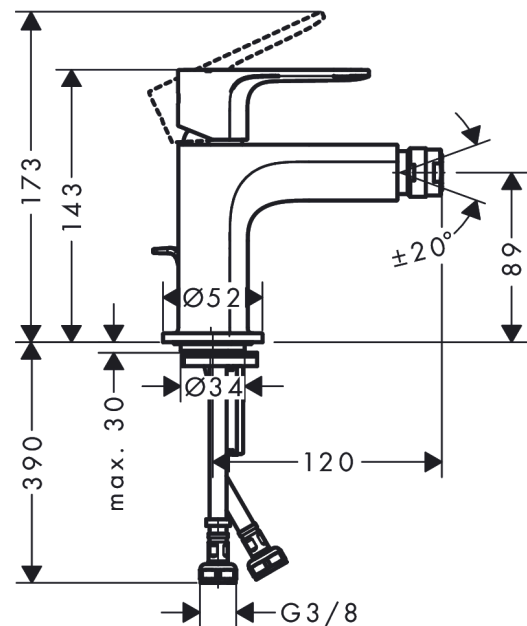

Rebris S

Single lever bidet mixer with pop-up waste set

Surfaces: **Chrome** Article Number: **72210000**

Description

product features

- consists of: single lever bidet mixer, waste set
- projection 120 mm
- aerator with ball pivot
- spray type: normal spray
- maximum flow rate at 3 bar: 5 l/min
- ceramic cartridge
- temperature limitation adjustable
- suitable for continuous flow water heaters
- pop-up waste set G 1¼
- material waste set: synthetic
- connection type: G ¾ connections
- connection dimension: DN15

Technology

Design awards

reddot winner 2022

Certificates

Product image

Scale drawing

Flowchart

Rebris S
Single lever bidet mixer with pop-up waste set
 Surfaces: **Chrome** Article Number: **72210000**

Exploded Drawing

Year of production: >06/22

Rebris S

Single lever bidet mixer with pop-up waste set

Surfaces: **Chrome** Article Number: **72210000**

Spare part list

Year of production: >06/22

Pos.	Description	Article Number	Price	PU
1	handle	94642000	€ 44,63	1
2	screw cover	95704000	€ 3,21	1
3	hollow set screw M6x10 DIN 916	96029000	€ 3,21	1
4	flange	98863000	€ 44,63	1
5	nut	98864000	€ 35,94	1
6	O-ring 24x2	98388000	€ 3,21	1
7	O-ring 27x1,5	92527000	€ 11,31	1
8	O-ring 25x1,5	98146000	€ 3,21	1
9	cartridge, assy	95973001	€ 70,57	1
10	adapter for cartridge	98866000	€ 28,20	1
11	O-ring 23x2	98398000	€ 3,21	1
12	ball joint	96050000	€ 35,94	1
13	aerator M24x1 (5 l/min)	92372000	€ 18,33	1
14	seal Ø 42	98722000	€ 5,24	1
15	fixing set	96016000	€ 28,20	1
16	screw M8 x 68	97736000	€ 5,24	1
17	connection hose 450 mm M8x0,75 G3/8	97206000	€ 28,20	1
18	O-ring 6,6x1,6	93019000	€ 3,21	1
19	pull rod	96657000	€ 11,31	1
a	pop up waste	94139000	-	1