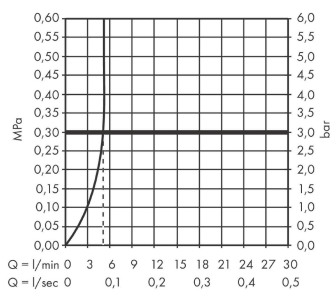

Rebris S

Single lever bidet mixer with pop-up waste set

Surfaces: **Chrome** Article Number: **72210000**

Description

product features

- consists of: single lever bidet mixer, waste set
- projection 120 mm
- aerator with ball pivot
- spray type: normal spray
- maximum flow rate at 3 bar: 5 l/min
- ceramic cartridge
- temperature limitation adjustable
- suitable for continuous flow water heaters
- pop-up waste set G 1¼
- material waste set: synthetic
- connection type: G ¾ connections
- connection dimension: DN15

Technology

Design awards

reddot winner 2022

Certificates

Product image

Scale drawing

Flowchart

Rebris S
Single lever bidet mixer with pop-up waste set
 Surfaces: **Chrome** Article Number: **72210000**