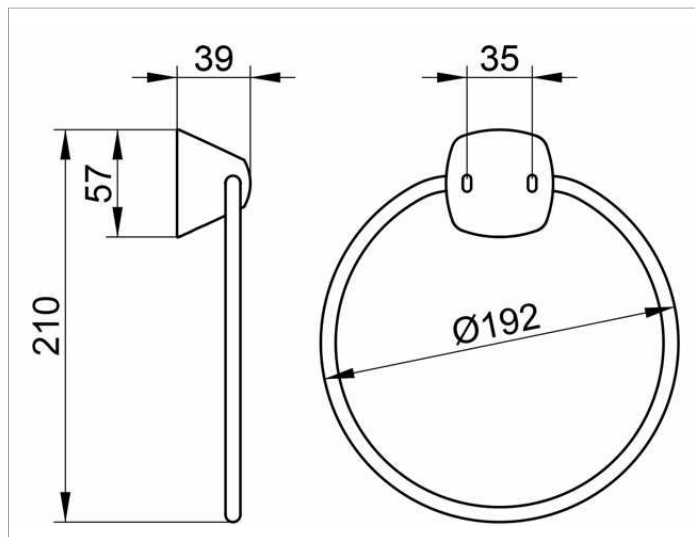

City.2
02721010000 Кольцо для полотенца

ИЗДЕЛИЕ

поверхность
хром

ЧЕРТЕЖ

спецификации

KEUCO CITY.2 towel ring 02721010000
chrome-plated towel ring in a new clear design
closed form, round, diameter 192 mm
towel ring swivels, easy to clean
depth 39 mm
The towel ring is fitted hidden
Delivery incl. corrosion-free mounting material