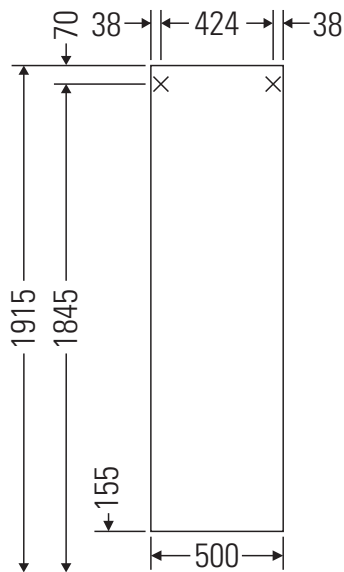

Happy D.2

H2 9253 L/R

Mounting instructions

Instructions for use

The bathroom furniture range complies with the standards and guidelines applicable at the time of delivery and is designed for use in bathrooms. Direct contact with water should be avoided, for example, when showering.