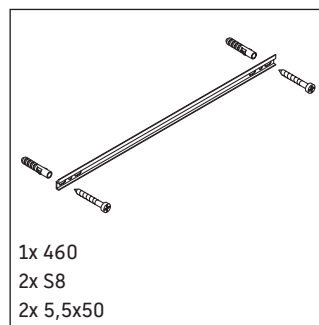

Happy D.2

H2 9253 L/R

Mounting instructions

Instructions for use

The bathroom furniture range complies with the standards and guidelines applicable at the time of delivery and is designed for use in bathrooms. Direct contact with water should be avoided, for example, when showering.