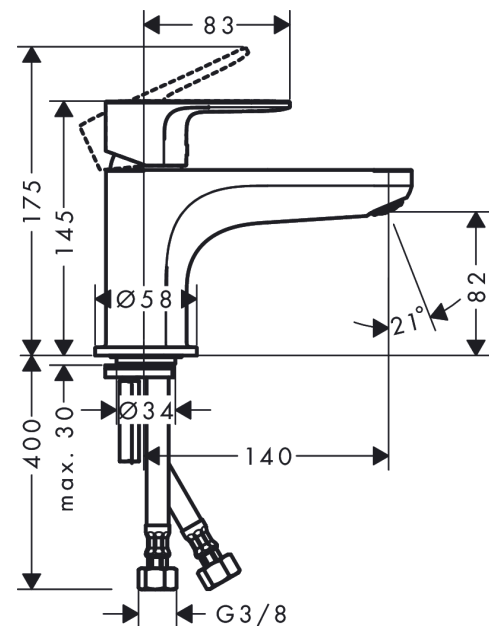

##### product features

- 1 function
- projection: 140 mm
- spray type mixer: normal spray
- maximum flow rate at 3 bar: 19,9 l/min
- flow rate for bath spout at 3 bar: 19,9 l/min
- ceramic cartridge
- temperature limitation adjustable
- connection type: G 3/8 connections
- min. operating pressure: 1 bar
- max. operating pressure: 10 bar

#### Scale drawing