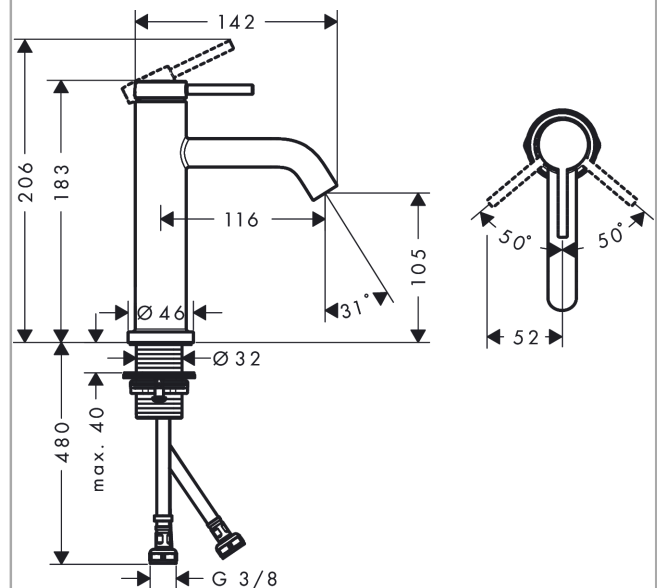

Tecturis S
Single lever basin mixer 110 EcoSmart+ without waste set
 Finish: **Matt Black** Article Number: **73311670**

Description

product features

- ComfortZone: 110
- projection: 116 mm
- spout height: 105 mm
- handle variant: lever handle
- spray type: normal spray
- maximum flow rate at 3 bar: 4 l/min
- ceramic cartridge
- temperature limitation adjustable
- suitable for continuous flow water heaters
- connection type: G 3/8 connections
- connection dimension: DN15
- EU taxonomy: max. 6 l/min - Substantial Contribution (SC) possible

Technology

Design awards

Product image

Scale drawing

Flowchart

Tecturis S
Single lever basin mixer 110 EcoSmart+ without waste set
 Finish: **Matt Black** Article Number: **73311670**

Exploded Drawing

Year of production: >06/23

Tecturis S
Single lever basin mixer 110 EcoSmart+ without waste set
 Finish: **Matt Black** Article Number: **73311670**

Spare part list

Year of production: >06/23

| Pos. | Description | Article Number | PC | PU |
|------|-------------------------------------|----------------|----|----|
| 1 | handle | 94985670 | 60 | 1 |
| 2 | screw cover | 93735610 | 3 | 1 |
| 3 | hollow set screw M5x5 | 98446000 | 1 | 1 |
| 4 | escutcheon | 94987670 | 56 | 1 |
| 5 | nut | 94989000 | 3 | 1 |
| 6 | O-ring 28x1,5 | 98421000 | 1 | 1 |
| 7 | O-ring 25x1,5 | 98146000 | 1 | 1 |
| 8 | O-ring 29x2 | 98391000 | 1 | 1 |
| 9 | cartridge, assy | 93760000 | 13 | 1 |
| 10 | seal | 93383000 | 4 | 1 |
| 11 | adapter for cartridge | 95975000 | 3 | 1 |
| 12 | O-ring 23x2 | 98398000 | 1 | 1 |
| 13 | aerator M16,5x1 (4,5 l/min) | 92875000 | 8 | 1 |
| 14 | special tool | 98987000 | 3 | 1 |
| 15 | flat seal | 98749000 | 2 | 1 |
| 16 | fixing set (Ø 32) | 13961000 | 7 | 1 |
| 17 | connection hose 600 mm M8x0,75 G3/8 | 96556000 | 7 | 1 |
| 18 | O-ring 6,6x1,6 | 93019000 | 1 | 1 |