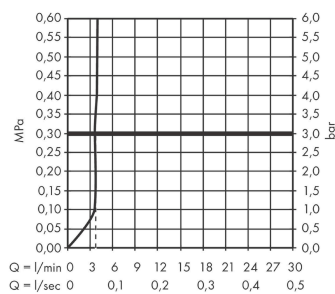

Tecturis S
Single lever basin mixer 110 EcoSmart+ without waste set
 Finish: **Matt Black** Article Number: **73311670**

Description

product features

- ComfortZone: 110
- projection: 116 mm
- spout height: 105 mm
- handle variant: lever handle
- spray type: normal spray
- maximum flow rate at 3 bar: 4 l/min
- ceramic cartridge
- temperature limitation adjustable
- suitable for continuous flow water heaters
- connection type: G 3/8 connections
- connection dimension: DN15
- EU taxonomy: max. 6 l/min - Substantial Contribution (SC) possible

Technology

Design awards

Product image

Scale drawing

Flowchart

Tecturis S
Single lever basin mixer 110 EcoSmart+ without waste set
 Finish: **Matt Black** Article Number: **73311670**

Exploded Drawing

Year of production: >06/23