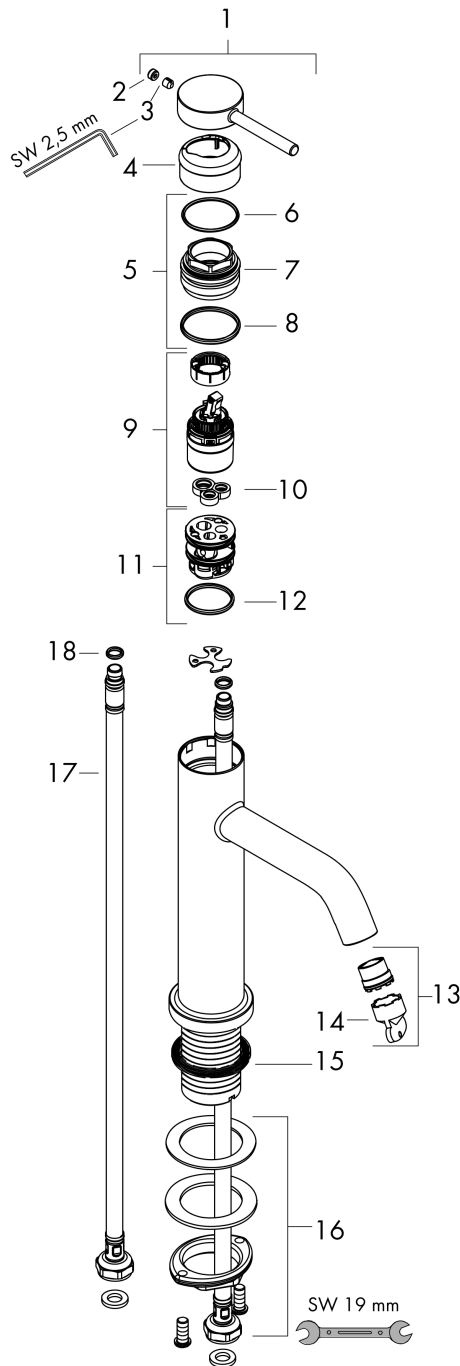

Tecturis S
Single lever basin mixer 110 EcoSmart+ without waste set
 Finish: **Matt Black** Article Number: **73311670**

Description

product features

- ComfortZone: 110
- projection: 116 mm
- spout height: 105 mm
- handle variant: lever handle
- spray type: normal spray
- maximum flow rate at 3 bar: 4 l/min
- ceramic cartridge
- temperature limitation adjustable
- suitable for continuous flow water heaters
- connection type: G 3/8 connections
- connection dimension: DN15
- EU taxonomy: max. 6 l/min - Substantial Contribution (SC) possible

Technology

Design awards

Product image

Scale drawing

Flowchart

Tecturis S
Single lever basin mixer 110 EcoSmart+ without waste set
 Finish: **Matt Black** Article Number: **73311670**

Exploded Drawing

Year of production: >06/23

Tecturis S
Single lever basin mixer 110 EcoSmart+ without waste set
 Finish: **Matt Black** Article Number: **73311670**

Spare part list

Year of production: >06/23

| Pos. | Description | Article Number | PC | PU |
|------|-------------------------------------|----------------|----|----|
| 1 | handle | 94985670 | 60 | 1 |
| 2 | screw cover | 93735610 | 3 | 1 |
| 3 | hollow set screw M5x5 | 98446000 | 1 | 1 |
| 4 | escutcheon | 94987670 | 56 | 1 |
| 5 | nut | 94989000 | 3 | 1 |
| 6 | O-ring 28x1,5 | 98421000 | 1 | 1 |
| 7 | O-ring 25x1,5 | 98146000 | 1 | 1 |
| 8 | O-ring 29x2 | 98391000 | 1 | 1 |
| 9 | cartridge, assy | 93760000 | 13 | 1 |
| 10 | seal | 93383000 | 4 | 1 |
| 11 | adapter for cartridge | 95975000 | 3 | 1 |
| 12 | O-ring 23x2 | 98398000 | 1 | 1 |
| 13 | aerator M16,5x1 (4,5 l/min) | 92875000 | 8 | 1 |
| 14 | special tool | 98987000 | 3 | 1 |
| 15 | flat seal | 98749000 | 2 | 1 |
| 16 | fixing set (Ø 32) | 13961000 | 7 | 1 |
| 17 | connection hose 600 mm M8x0,75 G3/8 | 96556000 | 7 | 1 |
| 18 | O-ring 6,6x1,6 | 93019000 | 1 | 1 |